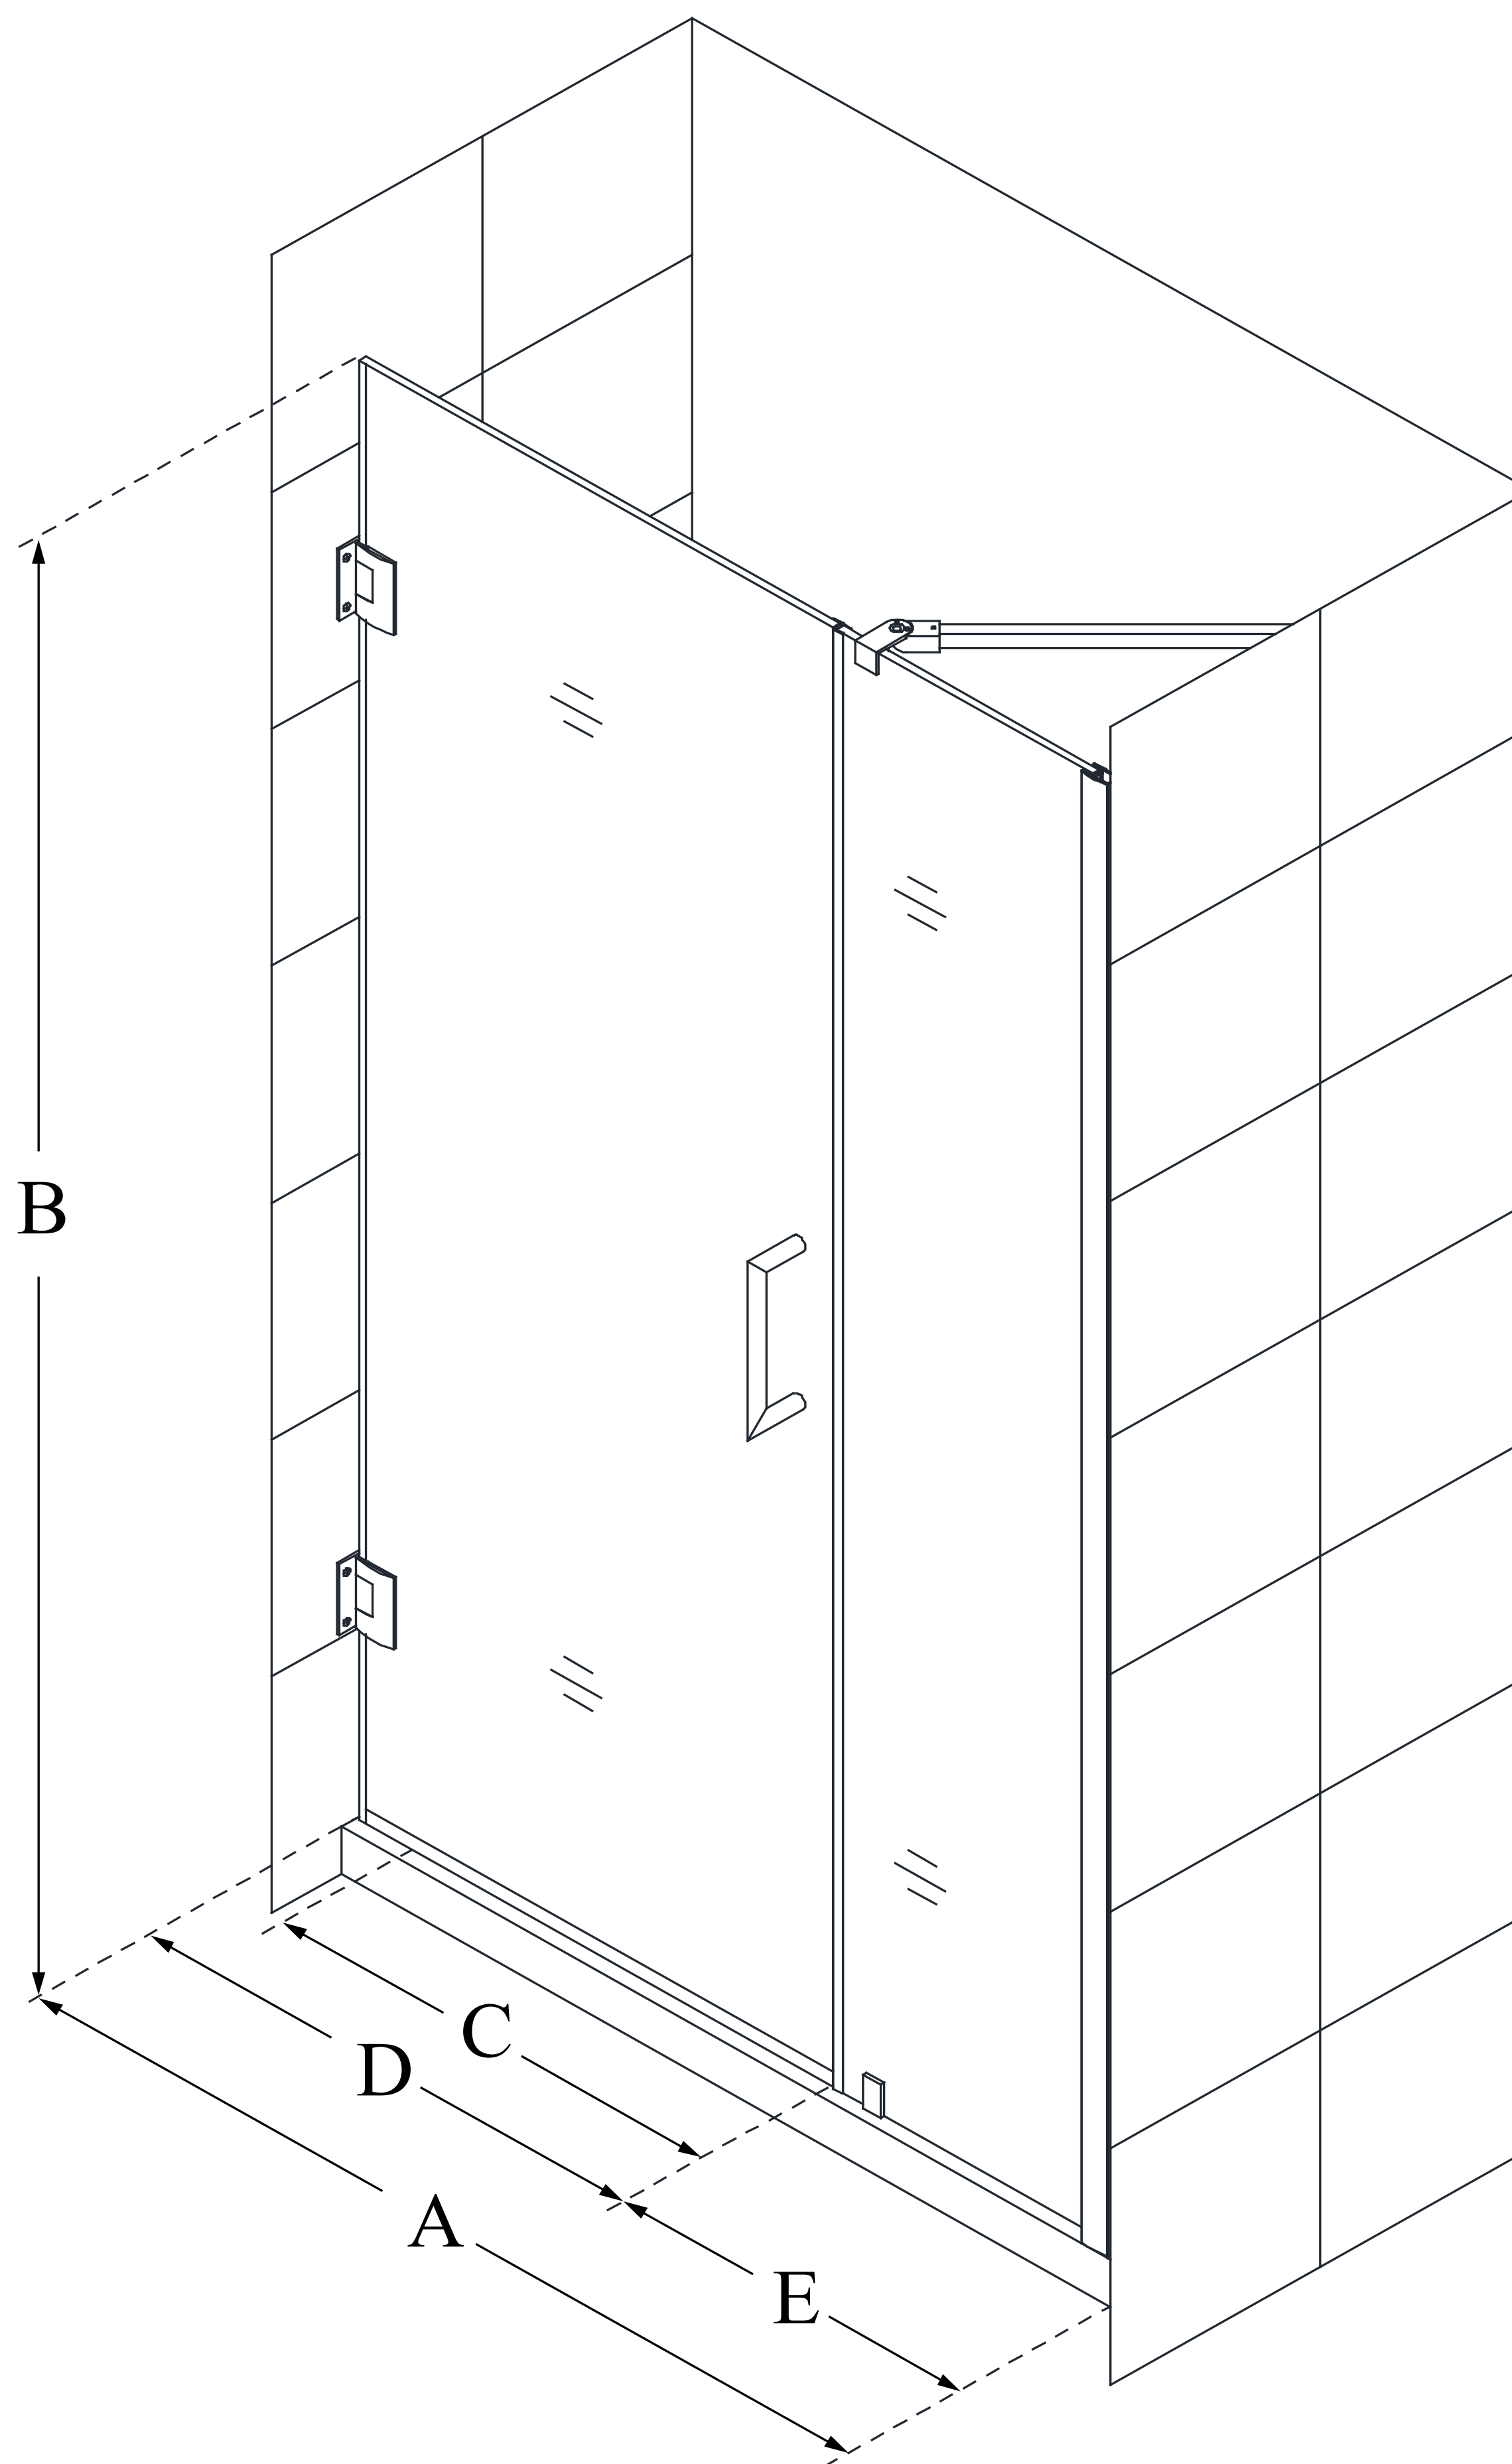

SHDR-20367210C

UNIDOOR

DreamLine Unidoor 36-37 in. W x
72 in. H Frameless Hinged Shower
Door with Support Arm, Clear
Glass

SWING DOOR

CONFIGURATION DIMENSIONS:

A: 36 - 37 in.

MODEL WIDTH

B: 72 in.

MODEL HEIGHT

C: 23 in.

ACCESS WIDTH

D: 24 in.

DOOR WIDTH

E: 12 in.

INLINE PANEL WIDTH

DreamLine reserves the right to update or modify the hardware or materials pictured without prior notice for the purpose of product improvement and customer satisfaction.