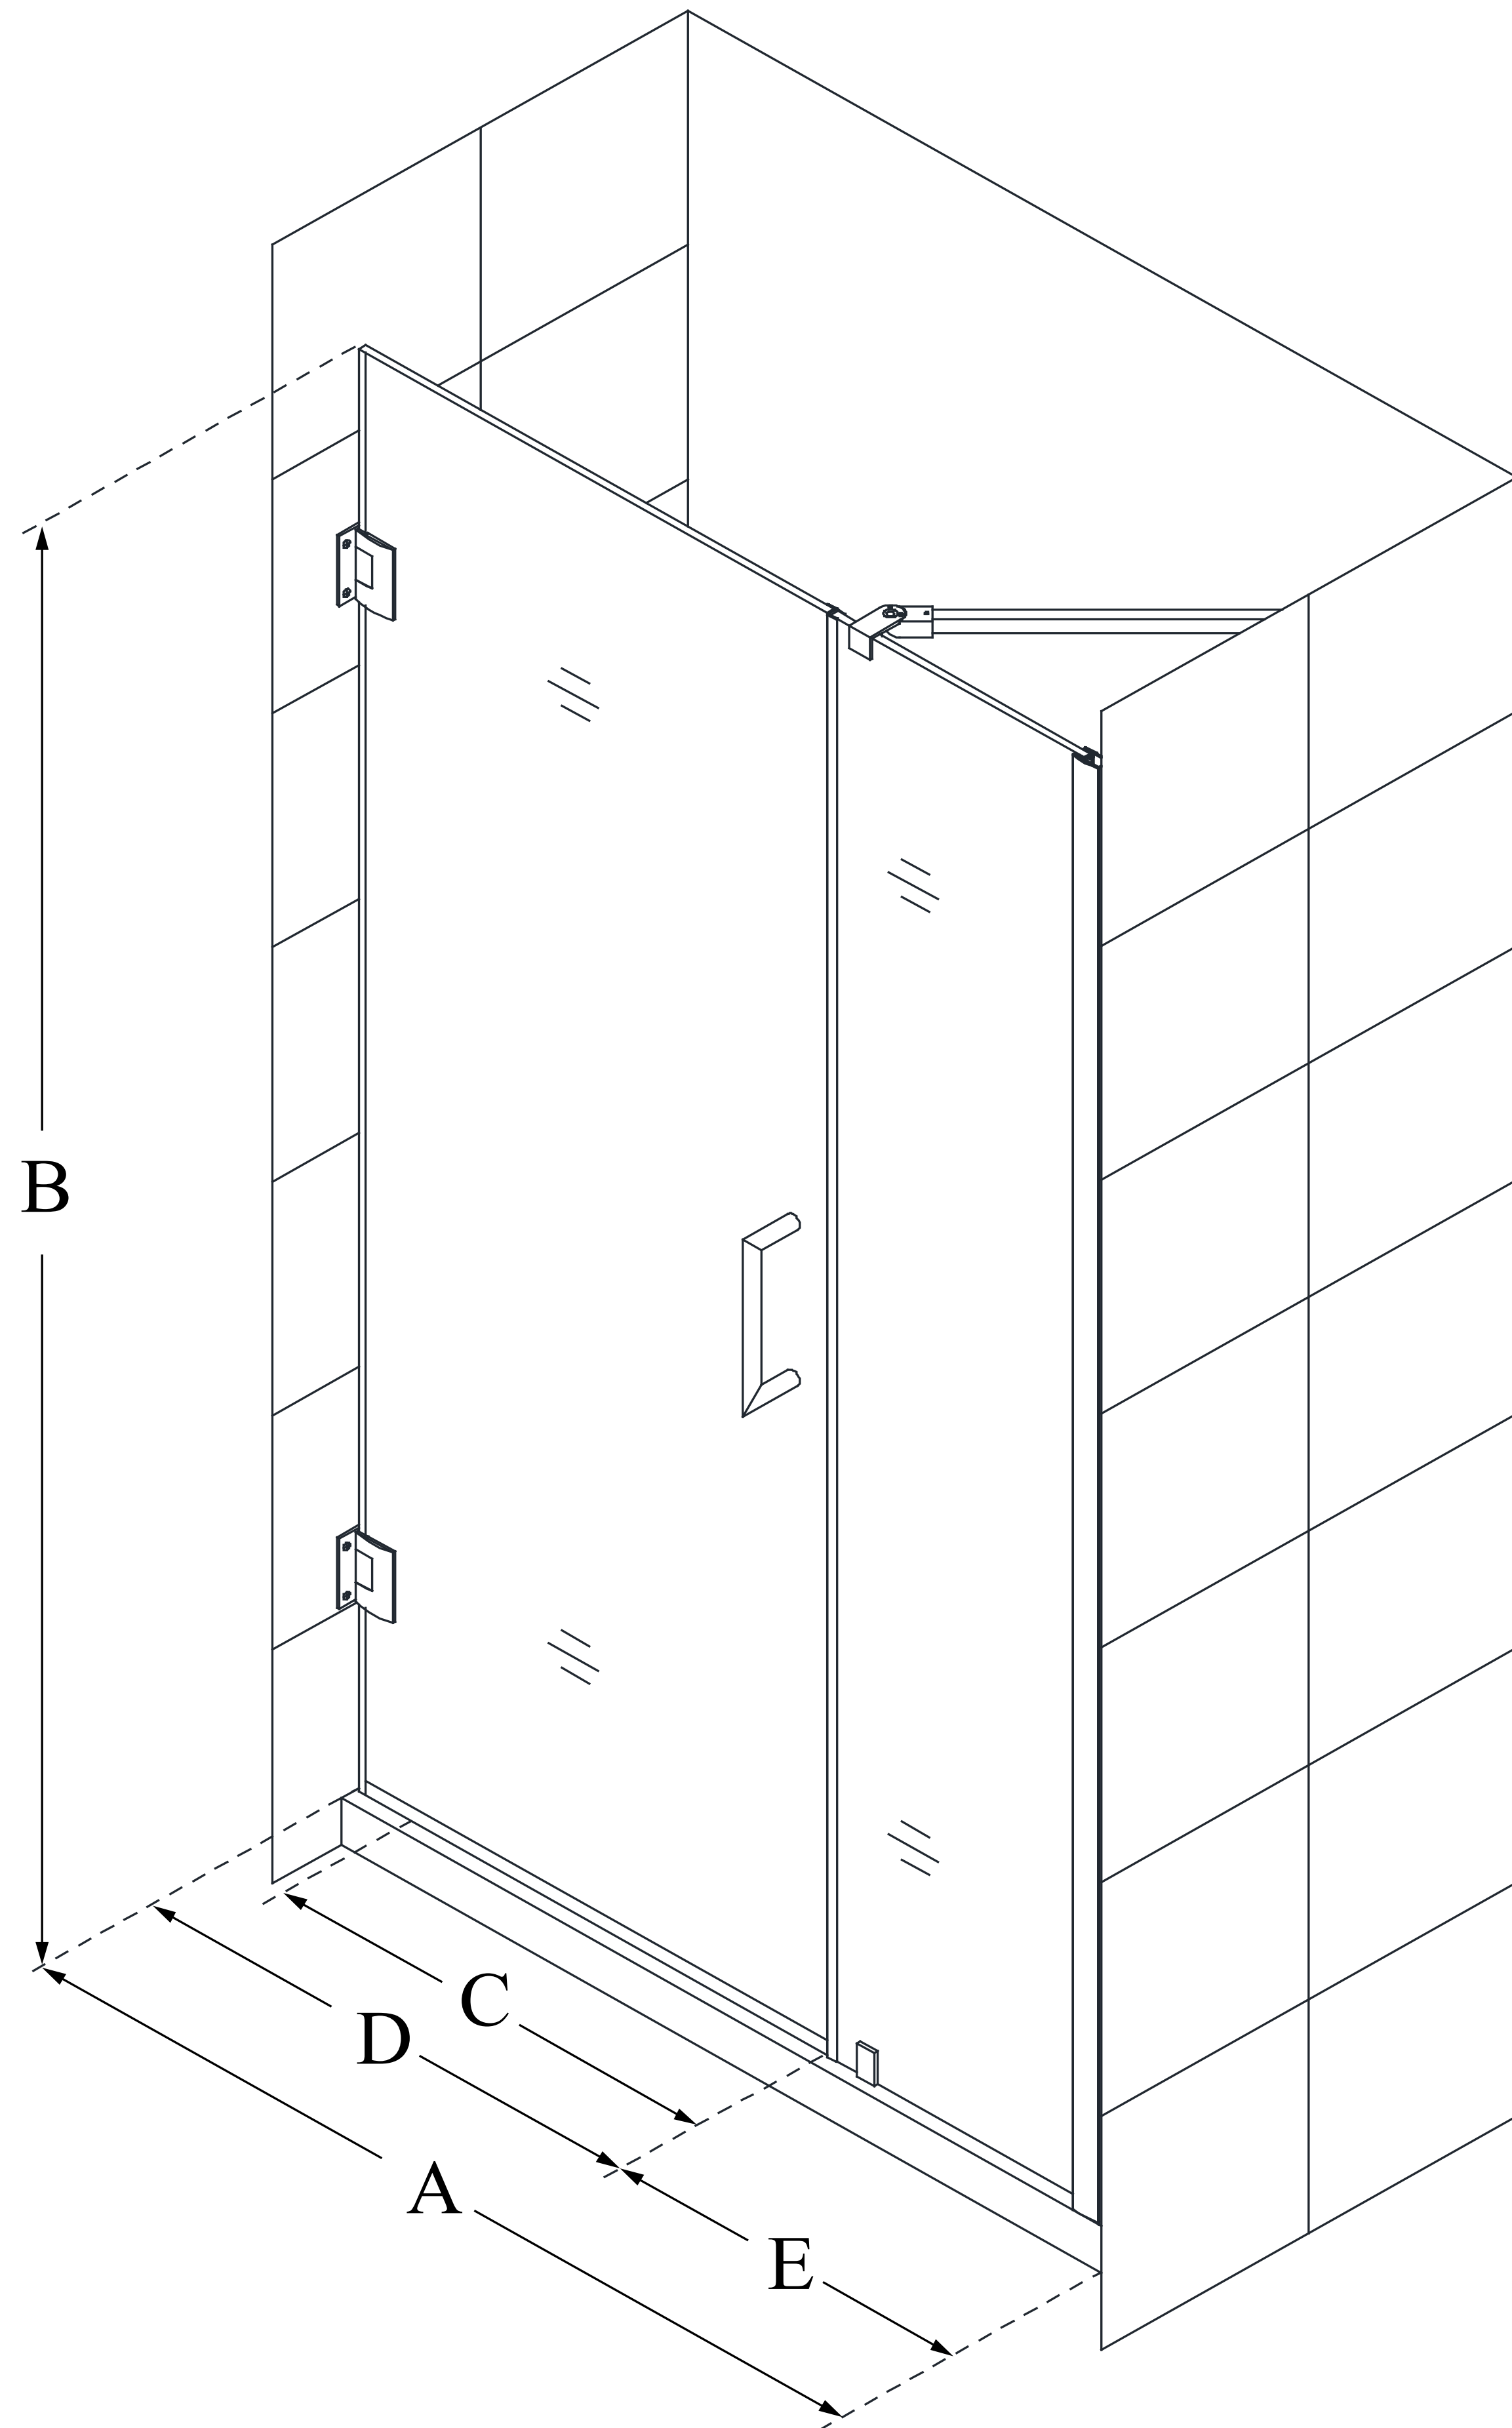

## UNIDOOR

DreamLine Unidoor 35-36 in. W x  
72 in. H Frameless Hinged Shower  
Door with Support Arm, Clear  
Glass

**SWING DOOR**

### CONFIGURATION DIMENSIONS:

**A: 35 - 36 in.**

MODEL WIDTH

**B: 72 in.**

MODEL HEIGHT

**C: 22 in.**

ACCESS WIDTH

**D: 23 in.**

DOOR WIDTH

**E: 12 in.**

INLINE PANEL WIDTH

DreamLine reserves the right to update or modify the hardware or materials pictured without prior notice for the purpose of product improvement and customer satisfaction.