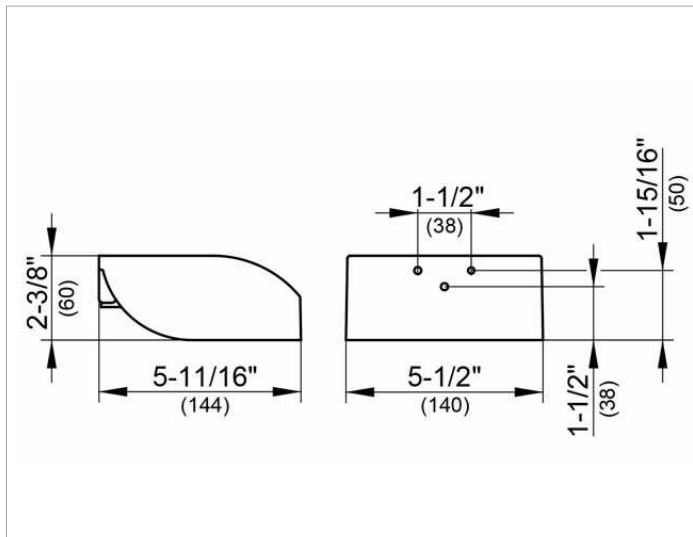

Elegance NEW

11660010000 Toilet paper holder

PRODUCT

DRAWING

PRODUCT ATTRIBUTES

with lid

SURFACE

polished chrome

SPECIFICATIONS

KEUCO ELEGANCE Toilet paper with lid 11660010000
 Chrome-plated Toilet paper grip with an elegant shape,
 slightly shaped surfaces with a timeless design,
 easy to clean,
 for Wall mounting
 for 3-15/16" / 4-3/4" wide paper rolls
 Width 5-1/2",
 Height 2-3/8"
 Projection 5-11/16"
 The Toilet paper holder will be discretely mounted
 incl. corrosion-free mounting material