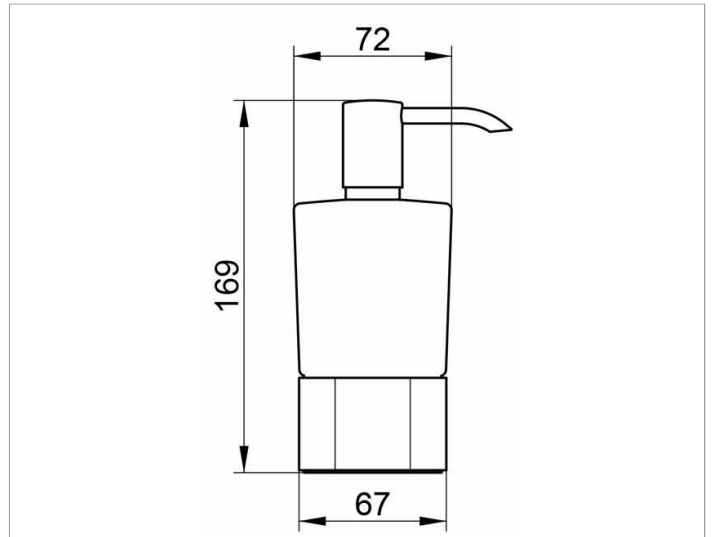

Elegance NEW

11654019001 Lotion dispenser

PRODUCT

DRAWING

PRODUCT ATTRIBUTES

table model, opal glass matt,
complete with holder and pump
for liquid soap
Capacity: approx. 220 ml

SURFACE

chrome-plated

SPECIFICATIONS

KEUCO ELEGANCE lotion dispenser 11654019001, table model
Opal glass matt,
Complete with holder and pump
For liquid-soap,
chrome-plated foam soap dispenser in an elegant design, opal glass
matt
easy to clean
capacity: approx. 220 ml,
projection: 72 mm,
height: 169 mm