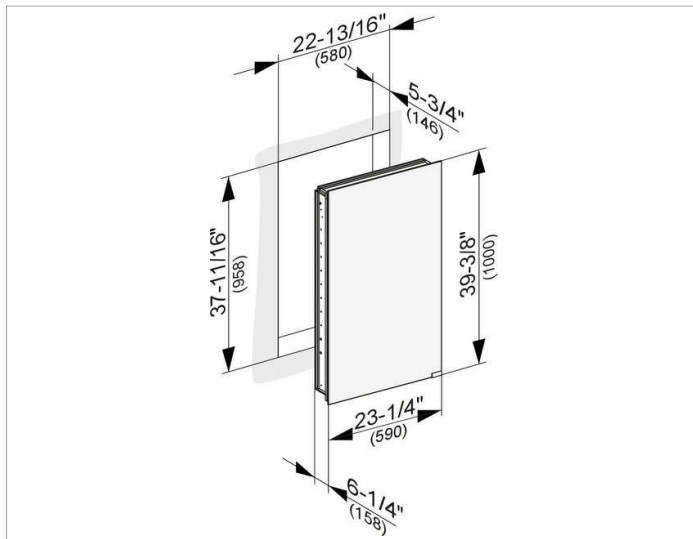

**Royal K1**  
**25506000250 Mirror cabinet**

**PRODUCT**

**DRAWING**

**PRODUCT ATTRIBUTES**

for recessed installation,  
 1 door, double sided crystal mirror,  
 with dust seal, body in aluminum silver-anodized,  
 without lighting, can be used left or right hand hinged

**EQUIPMENT**

- 2 sockets
- 3 adjustable glass shelves
- mirrored back wall

**SURFACE**

silver anodized

**SPECIFICATIONS**

KEUCO Royal K1 Mirror cabinet 25506000250  
 High quality Mirror cabinet in elegant design

for recessed installation,  
 1 door, double sided crystal mirror,  
 with dust seal, body in aluminium silver-anodized,  
 without lighting, can be used left or right hand hinged

- 2 sockets
- 3 adjustable glass shelves
- mirrored back wall