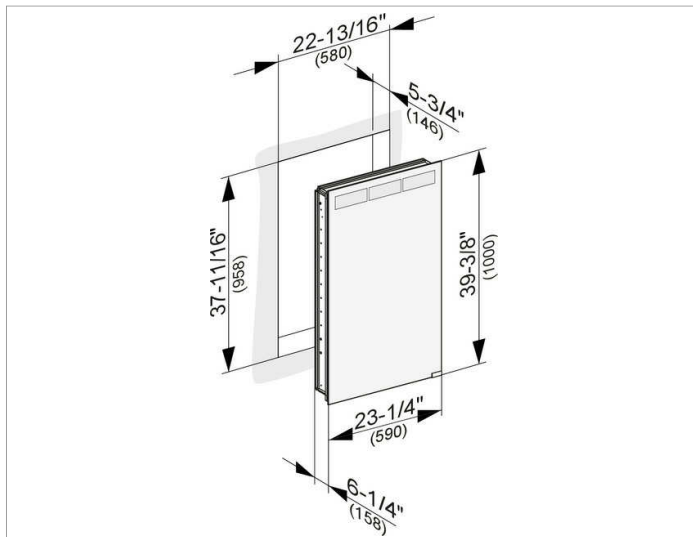

Royal K1
25506000251 Mirror cabinet

PRODUCT

DRAWING

PRODUCT ATTRIBUTES

for recessed installation,
 1 door, double sided crystal mirror,
 with dust seal, body in aluminum silver-anodized,
 integrated fluorescent lamp (1 x 40 watt)

EQUIPMENT

- 1 socket
- 1 light switch
- 3 adjustable glass shelves
- mirrored back wall

SURFACE

silver anodized/left hand

SPECIFICATIONS

KEUCO Royal K1 Mirror cabinet 25506000251
 High quality Mirror cabinet in elegant design

for recessed installation,
 1 door, double sided crystal mirror,
 with dust seal, body in aluminium silver-anodized,
 integrated fluorescent lamp (1 x 40 watt)

- 1 socket
- 1 light switch
- 3 adjustable glass shelves
- mirrored back wall