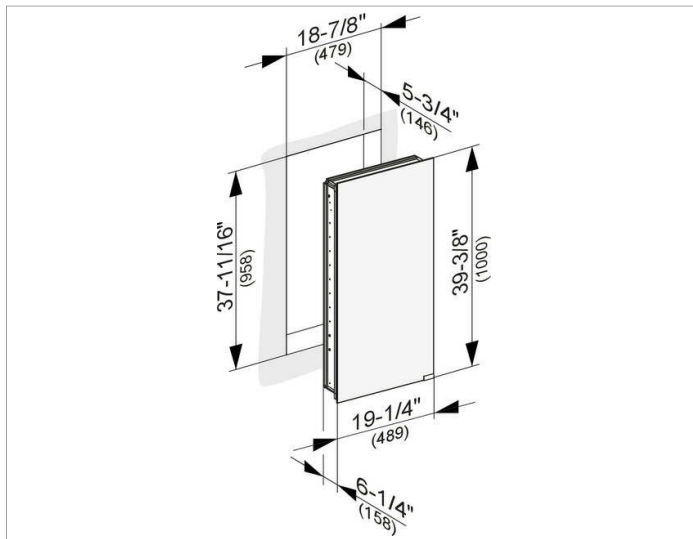

Royal K1
25505000250 Mirror cabinet

PRODUCT

DRAWING

PRODUCT ATTRIBUTES

for recessed installation,
 1 door, double sided crystal mirror,
 with dust seal, body in aluminum silver-anodized,
 without lighting, can be used left or right hand hinged

EQUIPMENT

- 2 sockets
- 3 adjustable glass shelves
- mirrored back wall

SURFACE

silver anodized

SPECIFICATIONS

KEUCO Royal K1 Mirror cabinet 25505000250
 High quality Mirror cabinet in elegant design

for recessed installation,
 1 door, double sided crystal mirror,
 with dust seal, body in aluminium silver-anodized,
 without lighting, can be used left or right hand hinged

- 2 sockets
- 3 adjustable glass shelves
- mirrored back wall

19,25 x 39,37 x 5,98 inches

silver anodized

Warranty: KEUCO products are covered by a 5-year manufacturer's warranty, in effect from the date of purchase. During this time, proven product defects will be remedied free of charge. Warranty claims must be filed in writing, including a detailed description of the defect immediately after a defect has occurred. For a copy of our detailed product warranty policy, please contact us at office-usa@keuco.com.