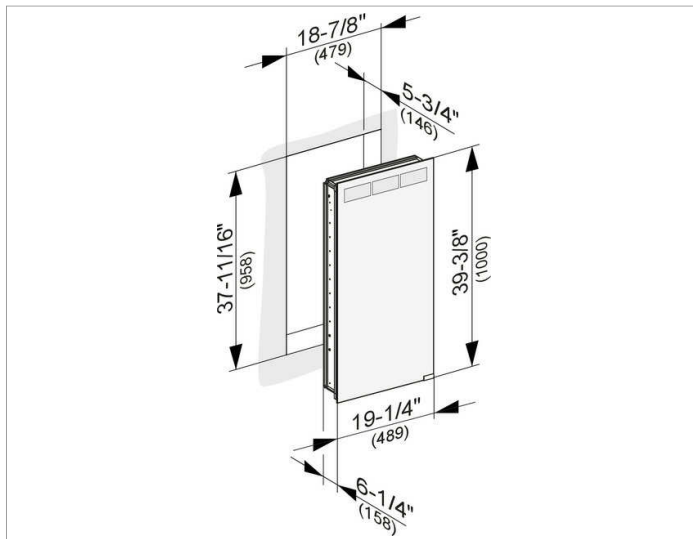

Royal K1
25505000251 Mirror cabinet

PRODUCT

DRAWING

PRODUCT ATTRIBUTES

for recessed installation,
 1 door, double sided crystal mirror,
 with dust seal, body in aluminum silver-anodized,
 integrated fluorescent lamp (1 x 36 watt)

EQUIPMENT

- 1 socket
- 1 light switch
- 3 adjustable glass shelves
- mirrored back wall

SURFACE

silver anodized/left hand

SPECIFICATIONS

KEUCO Royal K1 Mirror cabinet 25505000251
 High quality Mirror cabinet in elegant design

for recessed installation,
 1 door, double sided crystal mirror,
 with dust seal, body in aluminium silver-anodized,
 integrated fluorescent lamp (1 x 36 watt)

- 1 socket
- 1 light switch
- 3 adjustable glass shelves
- mirrored back wall