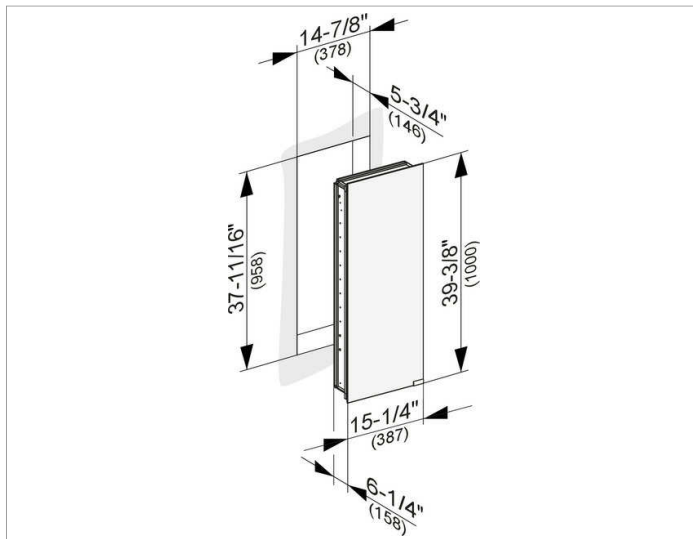

Royal K1
25504000250 Mirror cabinet

PRODUCT

DRAWING

PRODUCT ATTRIBUTES

for recessed installation,
 1 door, double sided crystal mirror,
 with dust seal, body in aluminium silver-anodized,
 without lighting, can be used left or right hand hinged

EQUIPMENT

- 2 sockets
- 3 adjustable glass shelves
- mirrored back wall

SURFACE

silver anodized

SPECIFICATIONS

KEUCO Royal K1 Mirror cabinet 25504000250
 High quality Mirror cabinet in elegant design

for recessed installation,
 1 door, double sided crystal mirror,
 with dust seal, body in aluminium silver-anodized,
 without lighting, can be used left or right hand hinged

- 2 sockets
- 3 adjustable glass shelves
- mirrored back wall

15-1/4" x 39-3/8" x 6-1/4"

silver anodized

Warranty: KEUCO products are covered by a 5-year manufacturer's warranty, in effect from the date of purchase. During this time, proven product defects will be remedied free of charge. Warranty claims must be filed in writing, including a detailed description of the defect immediately after a defect has occurred. For a copy of our detailed product warranty policy, please contact us at office-usa@keuco.com.