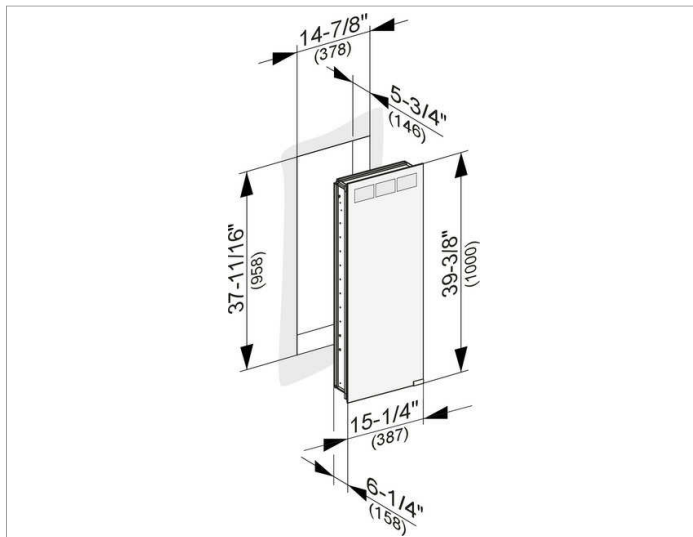

Royal K1
25504000251 Mirror cabinet

PRODUCT

DRAWING

PRODUCT ATTRIBUTES

for recessed installation,
 1 door, double sided crystal mirror,
 with dust seal, body in aluminum silver-anodized,
 integrated fluorescent lamp (1 x 24 watt)

EQUIPMENT

- 1 socket
- 1 light switch
- 3 adjustable glass shelves
- mirrored back wall

SURFACE

silver anodized/left hand

SPECIFICATIONS

KEUCO Royal K1 Mirror cabinet 25504000251
 High quality Mirror cabinet in elegant design

for recessed installation,
 1 door, double sided crystal mirror,
 with dust seal, body in aluminium silver-anodized,
 integrated fluorescent lamp (1 x 24 watt)

- 1 socket
- 1 light switch
- 3 adjustable glass shelves
- mirrored back wall