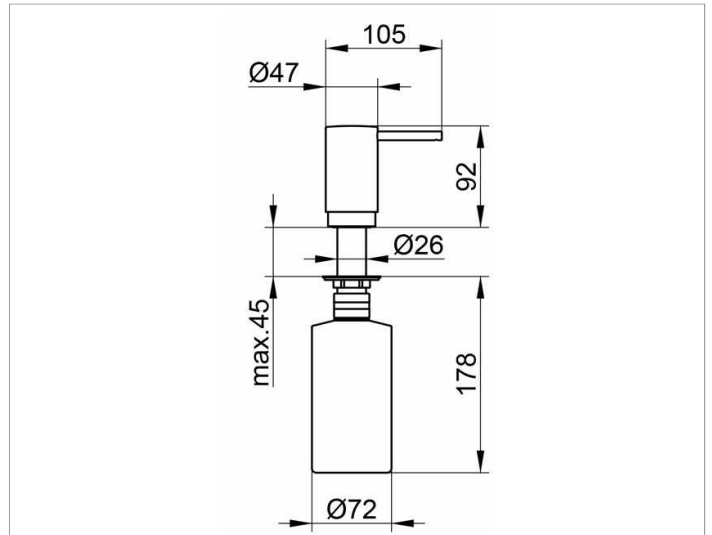

**Elegance NEW**

11649010101 Lotion dispenser

**PRODUCT**

**DRAWING**

**PRODUCT ATTRIBUTES**

for installation in vanity or vanity unit  
for liquid soap  
Capacity: approx. 500 ml

**SURFACE**

chrome-plated

**DIMENSION**

93 mm

**SPECIFICATIONS**

KEUCO ELEGANCE lotion dispenser 11649010101

Chrome-plated lotion dispenser

for Installation in vanity or vanity unit  
for liquid soap

The dispenser has an elegant shape,

slightly shaped surfaces with a timeless design,

Complete with removable countertop dispenser for easy clean and re-fill

Capacity: approx. 500 ml

Visible dispenser height 93 mm,

Projection 105 mm