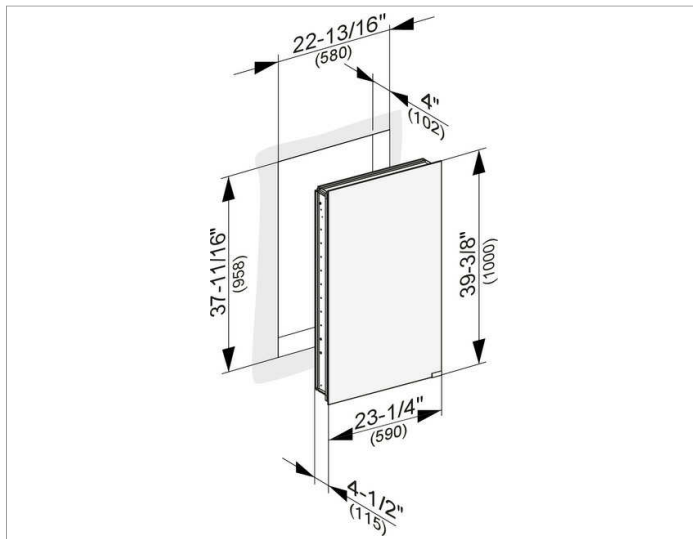

Royal K1
25506001250 Mirror cabinet

PRODUCT

DRAWING

PRODUCT ATTRIBUTES

for recessed installation,
 1 door, double sided crystal mirror,
 with dust seal, body in aluminum silver-anodized,
 without lighting, can be used left or right hand hinged

EQUIPMENT

- 2 sockets
- 3 adjustable glass shelves
- mirrored back wall

SURFACE

silver anodized

SPECIFICATIONS

KEUCO Royal K1 Mirror cabinet 25506001250
 High quality Mirror cabinet in elegant design

for recessed installation,
 1 door, double sided crystal mirror,
 with dust seal, body in aluminium silver-anodized,
 without lighting, can be used left or right hand hinged

- 2 sockets
- 3 adjustable glass shelves
- mirrored back wall

23,23 x 39,37 x 4,02 inches

silver anodized

Warranty: KEUCO products are covered by a 5-year manufacturer's warranty, in effect from the date of purchase. During this time, proven product defects will be remedied free of charge. Warranty claims must be filed in writing, including a detailed description of the defect immediately after a defect has occurred. For a copy of our detailed product warranty policy, please contact us at office-usa@keuco.com.