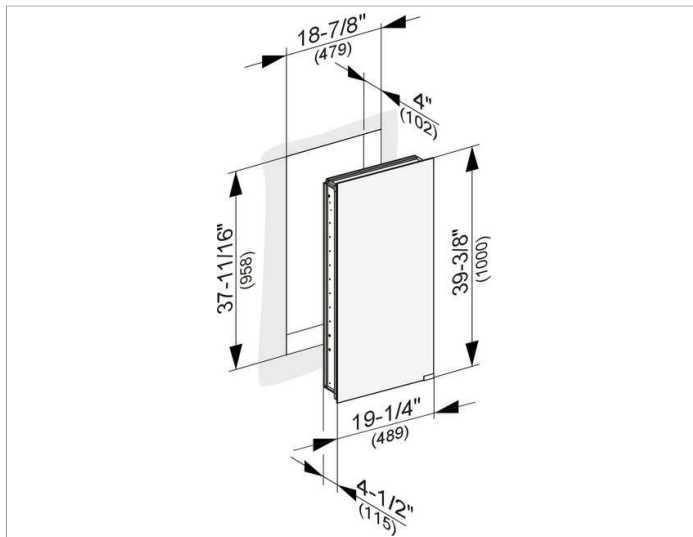

Royal K1
25505001250 Mirror cabinet

PRODUCT

DRAWING

PRODUCT ATTRIBUTES

for recessed installation,
 1 door, double sided crystal mirror,
 with dust seal, body in aluminum silver-anodized,
 without lighting, can be used left or right hand hinged

EQUIPMENT

- 2 sockets
- 3 adjustable glass shelves
- mirrored back wall

SURFACE

silver anodized

SPECIFICATIONS

KEUCO Royal K1 Mirror cabinet 25505001250
 High quality Mirror cabinet in elegant design

for recessed installation,
 1 door, double sided crystal mirror,
 with dust seal, body in aluminium silver-anodized,
 without lighting, can be used left or right hand hinged

- 2 sockets
- 3 adjustable glass shelves
- mirrored back wall

19,25 x 39,37 x 4,02 inches

silver anodized

Warranty: KEUCO products are covered by a 5-year manufacturer's warranty, in effect from the date of purchase. During this time, proven product defects will be remedied free of charge. Warranty claims must be filed in writing, including a detailed description of the defect immediately after a defect has occurred. For a copy of our detailed product warranty policy, please contact us at office-usa@keuco.com.