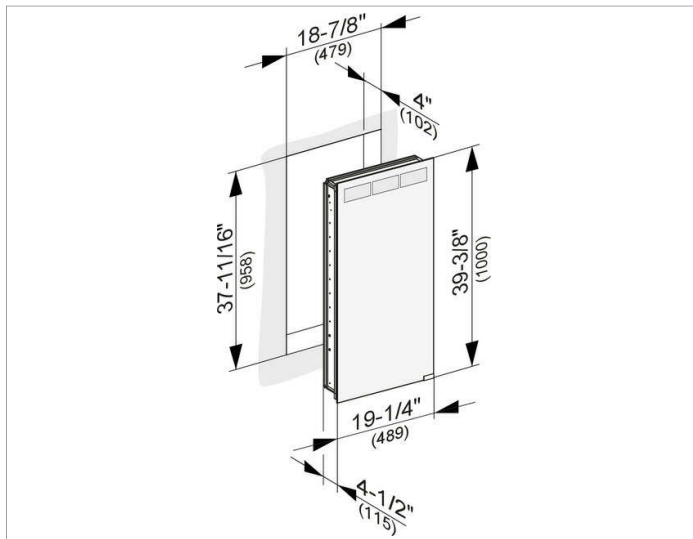

Royal K1
25505001251 Mirror cabinet

PRODUCT

DRAWING

PRODUCT ATTRIBUTES

for recessed installation,
 1 door, double sided crystal mirror,
 with dust seal, body in aluminum silver-anodized,
 integrated fluorescent lamp (1 x 36 watt)

EQUIPMENT

- 1 socket
- 1 light switch
- 3 adjustable glass shelves
- mirrored back wall

SURFACE

silver anodized/left hand

SPECIFICATIONS

KEUCO Royal K1 Mirror cabinet 25505001251
 High quality Mirror cabinet in elegant design

for recessed installation,
 1 door, double sided crystal mirror,
 with dust seal, body in aluminium silver-anodized,
 integrated fluorescent lamp (1 x 36 watt)

- 1 socket
- 1 light switch
- 3 adjustable glass shelves
- mirrored back wall