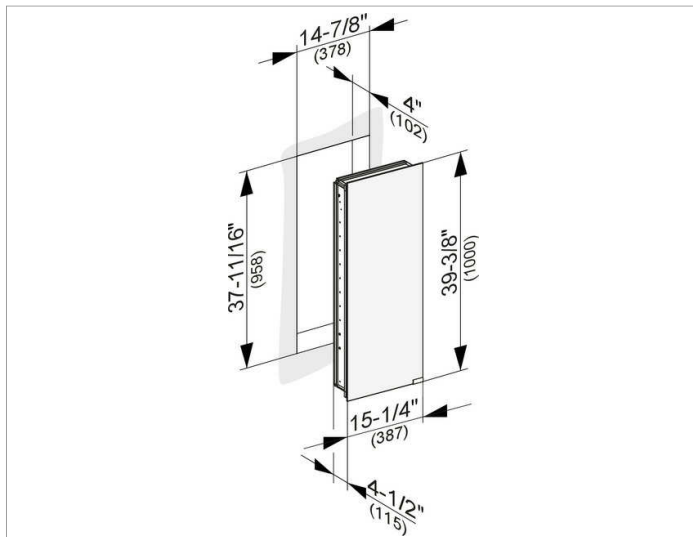

Royal K1
25504001250 Mirror cabinet

PRODUCT

DRAWING

PRODUCT ATTRIBUTES

for recessed installation,
 1 door, double sided crystal mirror,
 with dust seal, body in aluminum silver-anodized,
 without lighting, can be used left or right hand hinged

EQUIPMENT

- 2 sockets
- 3 adjustable glass shelves
- mirrored back wall

SURFACE

silver anodized

SPECIFICATIONS

KEUCO Royal K1 Mirror cabinet 25504001250
 High quality Mirror cabinet in elegant design

for recessed installation,
 1 door, double sided crystal mirror,
 with dust seal, body in aluminium silver-anodized,
 without lighting, can be used left or right hand hinged

- 2 sockets
- 3 adjustable glass shelves
- mirrored back wall

15,24 x 39,37 x 4,02 inches

silver anodized

Warranty: KEUCO products are covered by a 5-year manufacturer's warranty, in effect from the date of purchase. During this time, proven product defects will be remedied free of charge. Warranty claims must be filed in writing, including a detailed description of the defect immediately after a defect has occurred. For a copy of our detailed product warranty policy, please contact us at office-usa@keuco.com.