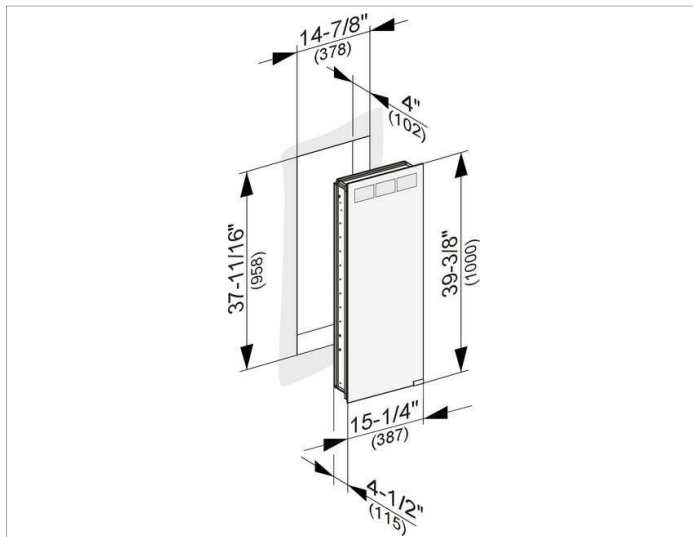

Royal K1
25504001251 Mirror cabinet

PRODUCT

DRAWING

PRODUCT ATTRIBUTES

for recessed installation,
 1 door, double sided crystal mirror,
 with dust seal, body in aluminum silver-anodized,
 integrated fluorescent lamp (1 x 24 watt)

EQUIPMENT

- 1 socket
- 1 light switch
- 3 adjustable glass shelves
- mirrored back wall

SURFACE

silver anodized/left hand

SPECIFICATIONS

KEUCO Royal K1 Mirror cabinet 25504001251
 High quality Mirror cabinet in elegant design

for recessed installation,
 1 door, double sided crystal mirror,
 with dust seal, body in aluminium silver-anodized,
 integrated fluorescent lamp (1 x 24 watt)

- 1 socket
- 1 light switch
- 3 adjustable glass shelves
- mirrored back wall