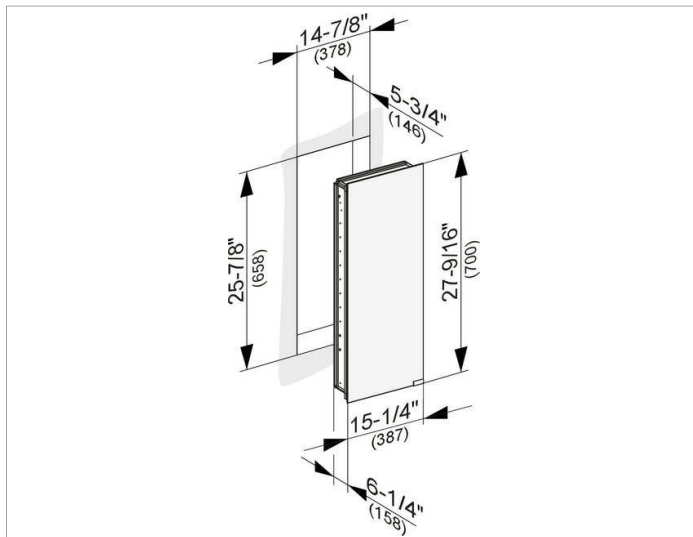

Royal K1
25514000250 Mirror cabinet

PRODUCT

DRAWING

PRODUCT ATTRIBUTES

for recessed installation,
 1 door, double sided crystal mirror,
 with dust seal, body in aluminum silver-anodized,
 without lighting, can be used left or right hand hinged

EQUIPMENT

- 2 sockets
- 3 adjustable glass shelves
- mirrored back wall

SURFACE

silver anodized

SPECIFICATIONS

KEUCO Royal K1 Mirror cabinet 25514000250
 High quality Mirror cabinet in elegant design

for recessed installation,
 1 door, double sided crystal mirror,
 with dust seal, body in aluminium silver-anodized,
 without lighting, can be used left or right hand hinged

- 2 sockets
- 3 adjustable glass shelves
- mirrored back wall

15,24 x 27,56 x 5,98 inches

silver anodized

Warranty: KEUCO products are covered by a 5-year manufacturer's warranty, in effect from the date of purchase. During this time, proven product defects will be remedied free of charge. Warranty claims must be filed in writing, including a detailed description of the defect immediately after a defect has occurred. For a copy of our detailed product warranty policy, please contact us at office-usa@keuco.com.