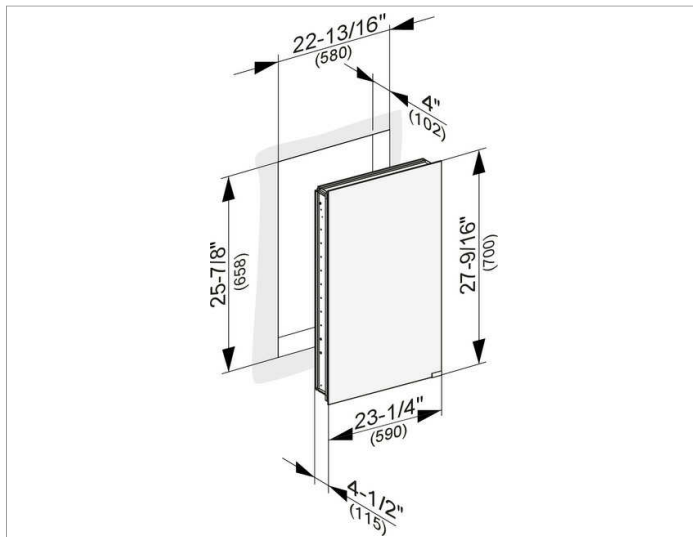

Royal K1
25516001250 Mirror cabinet

PRODUCT

DRAWING

PRODUCT ATTRIBUTES

for recessed installation,
 1 door, double sided crystal mirror,
 with dust seal, body in aluminum silver-anodized,
 without lighting, can be used left or right hand hinged

EQUIPMENT

- 2 sockets
- 3 adjustable glass shelves
- mirrored back wall

SURFACE

silver anodized

SPECIFICATIONS

KEUCO Royal K1 Mirror cabinet 25516001250
 High quality Mirror cabinet in elegant design

for recessed installation,
 1 door, double sided crystal mirror,
 with dust seal, body in aluminium silver-anodized,
 without lighting, can be used left or right hand hinged

- 2 sockets
- 3 adjustable glass shelves
- mirrored back wall

23,23 x 27,56 x 4,02 inches

silver anodized

Warranty: KEUCO products are covered by a 5-year manufacturer's warranty, in effect from the date of purchase. During this time, proven product defects will be remedied free of charge. Warranty claims must be filed in writing, including a detailed description of the defect immediately after a defect has occurred. For a copy of our detailed product warranty policy, please contact us at office-usa@keuco.com.