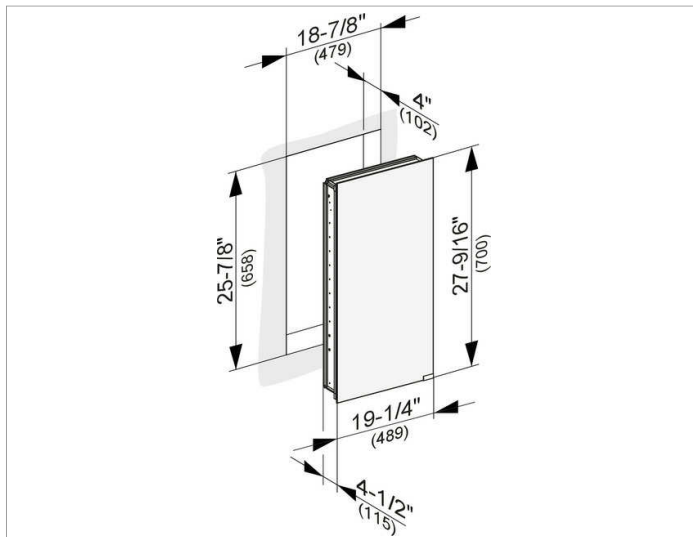

**Royal K1**  
**25515001250 Mirror cabinet**

**PRODUCT**

**DRAWING**

**PRODUCT ATTRIBUTES**

for recessed installation,  
 1 door, double sided crystal mirror,  
 with dust seal, body in aluminum silver-anodized,  
 without lighting, can be used left or right hand hinged

**EQUIPMENT**

- 2 sockets
- 3 adjustable glass shelves
- mirrored back wall

**SURFACE**

silver anodized

**SPECIFICATIONS**

KEUCO Royal K1 Mirror cabinet 25515001250  
 High quality Mirror cabinet in elegant design

for recessed installation,  
 1 door, double sided crystal mirror,  
 with dust seal, body in aluminium silver-anodized,  
 without lighting, can be used left or right hand hinged

- 2 sockets
- 3 adjustable glass shelves
- mirrored back wall