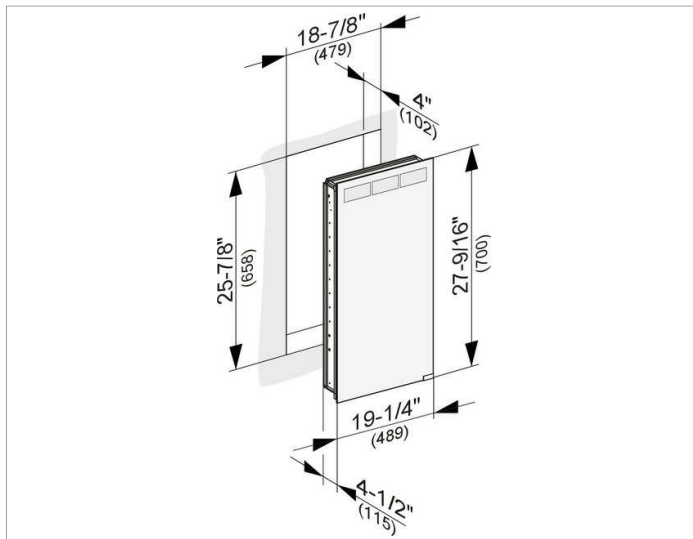

**Royal K1**  
**25515001251 Mirror cabinet**

**PRODUCT**

**DRAWING**

**PRODUCT ATTRIBUTES**

for recessed installation,  
 1 door, double sided crystal mirror,  
 with dust seal, body in aluminum silver-anodized,  
 integrated fluorescent lamp (1 x 24 watt)

**EQUIPMENT**

- 1 socket
- 1 light switch
- 3 adjustable glass shelves
- mirrored back wall

**SURFACE**

silver anodized/left hand

**SPECIFICATIONS**

KEUCO Royal K1 Mirror cabinet 25515001251  
 High quality Mirror cabinet in elegant design

for recessed installation,  
 1 door, double sided crystal mirror,  
 with dust seal, body in aluminium silver-anodized,  
 integrated fluorescent lamp (1 x 24 watt)

- 1 socket
- 1 light switch
- 3 adjustable glass shelves
- mirrored back wall