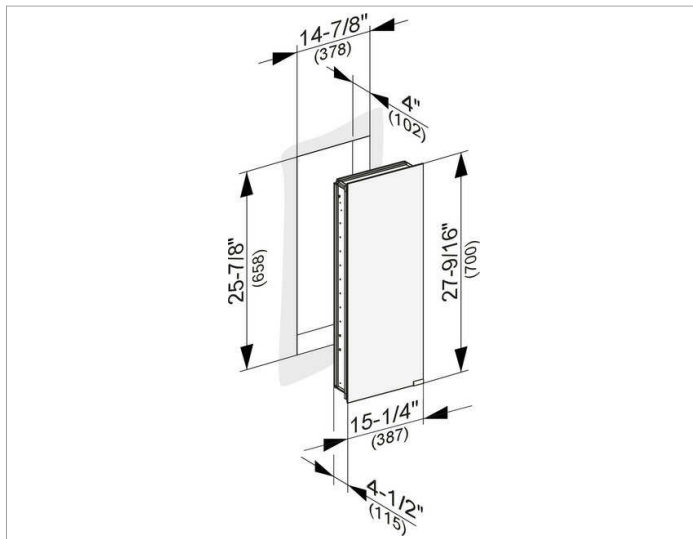

Royal K1
25514001250 Mirror cabinet

PRODUCT

DRAWING

PRODUCT ATTRIBUTES

for recessed installation,
 1 door, double sided crystal mirror,
 with dust seal, body in aluminum silver-anodized,
 without lighting, can be used left or right hand hinged

EQUIPMENT

- 2 sockets
- 3 adjustable glass shelves
- mirrored back wall

SURFACE

silver anodized

SPECIFICATIONS

KEUCO Royal K1 Mirror cabinet 25514001250
 High quality Mirror cabinet in elegant design

for recessed installation,
 1 door, double sided crystal mirror,
 with dust seal, body in aluminium silver-anodized,
 without lighting, can be used left or right hand hinged

- 2 sockets
- 3 adjustable glass shelves
- mirrored back wall

15,24 x 27,56 x 4,02 inches

silver anodized

Warranty: KEUCO products are covered by a 5-year manufacturer's warranty, in effect from the date of purchase. During this time, proven product defects will be remedied free of charge. Warranty claims must be filed in writing, including a detailed description of the defect immediately after a defect has occurred. For a copy of our detailed product warranty policy, please contact us at office-usa@keuco.com.