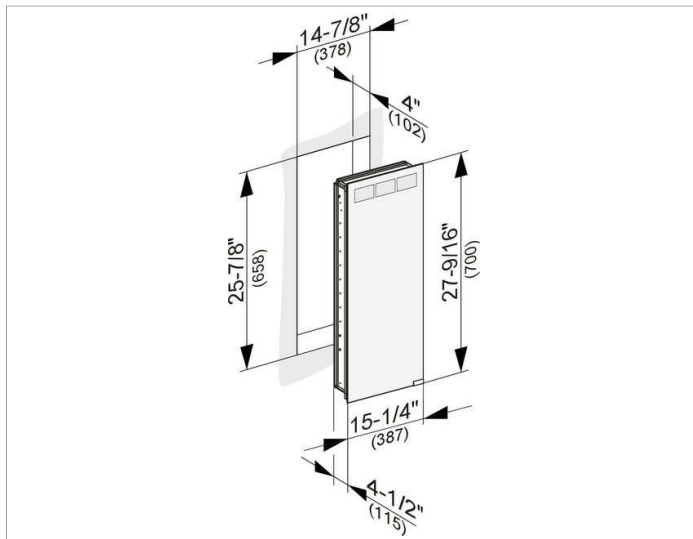

**Royal K1**  
**25514001251 Mirror cabinet**

**PRODUCT**

**DRAWING**

**PRODUCT ATTRIBUTES**

for recessed installation,  
 1 door, double sided crystal mirror,  
 with dust seal, body in aluminum silver-anodized,  
 integrated fluorescent lamp (1 x 24 watt)

**EQUIPMENT**

- 1 socket
- 1 light switch
- 3 adjustable glass shelves
- mirrored back wall

**SURFACE**

silver anodized/left hand

**SPECIFICATIONS**

KEUCO Royal K1 Mirror cabinet 25514001251  
 High quality Mirror cabinet in elegant design

for recessed installation,  
 1 door, double sided crystal mirror,  
 with dust seal, body in aluminium silver-anodized,  
 integrated fluorescent lamp (1 x 24 watt)

- 1 socket
- 1 light switch
- 3 adjustable glass shelves
- mirrored back wall