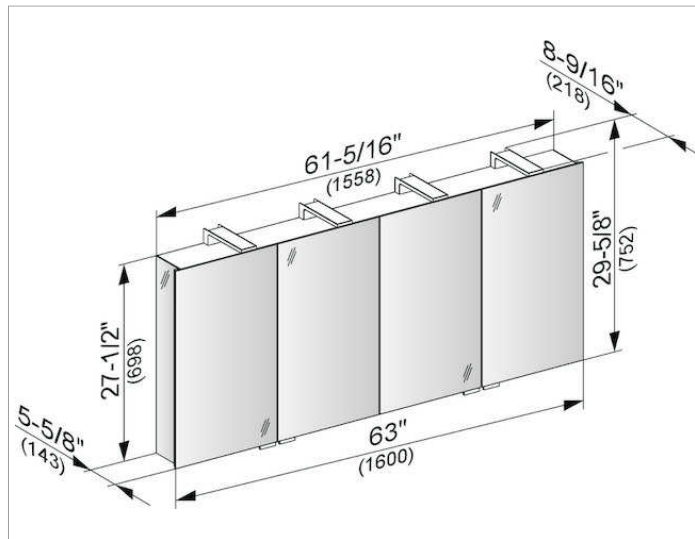

Royal Universe
12706171351 Mirror cabinet

PRODUCT

DRAWING

PRODUCT ATTRIBUTES

4 hinged double sided crystal mirror doors,
 sides mirrored, wall mounted,
 LED lamp (4 x 6.5 Watt)
 EEK: ,

EQUIPMENT

- 1 interior on/off switch
- 4 internal sockets
- 4 x 3 adjustable glass shelves

SURFACE

silver anodized/polished chrome

DIMENSION

62,99 x 29,61 x 5,63 "

SPECIFICATIONS

KEUCO Royal Universe Mirror cabinet 12706171351
 High quality Mirror cabinet in elegant design

4 hinged double sided crystal mirror doors,
 exterior body sides mirrored,
 LED lamp (4 x 6,5 Watt)

- 1 exterior light switch
- 4 internal sockets
- 4 x 3 adjustable glass shelves

63" x 29-5/8" x 5-5/8"

silver anodized/chrome-plated

Warranty: KEUCO products are covered by a 5-year manufacturer's warranty, in effect from the date of purchase. During this time, proven product defects will be remedied free of charge. Warranty claims must be filed in writing, including a detailed description of the defect immediately after a defect has occurred. For a copy of our detailed product warranty policy, please contact us at office-usa@keuco.com.