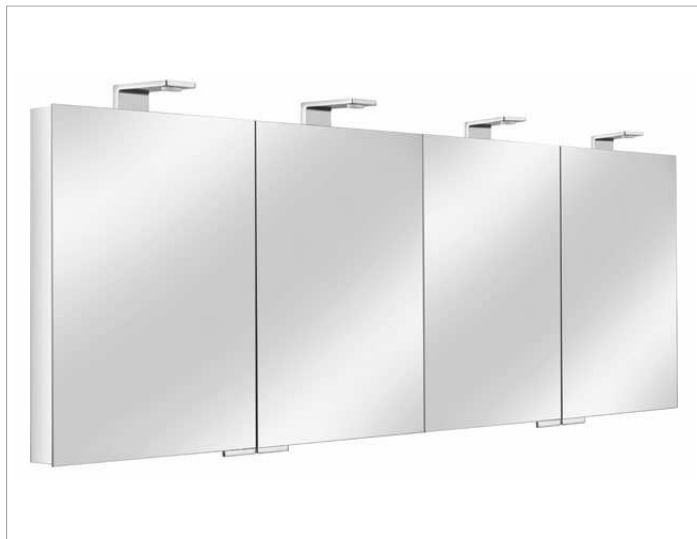

Royal Universe
12706171351 Mirror cabinet

PRODUCT

DRAWING

PRODUCT ATTRIBUTES

4 hinged double sided crystal mirror doors,
 sides mirrored, wall mounted,
 LED lamp (4 x 6.5 Watt)
 EEK: ,

EQUIPMENT

- 1 interior on/off switch
- 4 internal sockets
- 4 x 3 adjustable glass shelves

SURFACE

silver anodized/polished chrome

DIMENSION

62,99 x 29,61 x 5,63 "

SPECIFICATIONS

KEUCO Royal Universe Mirror cabinet 12706171351
 High quality Mirror cabinet in elegant design

4 hinged double sided crystal mirror doors,
 exterior body sides mirrored,
 LED lamp (4 x 6,5 Watt)

- 1 exterior light switch
- 4 internal sockets
- 4 x 3 adjustable glass shelves

63" x 29-5/8" x 5-5/8"

silver anodized/chrome-plated

Warranty: KEUCO products are covered by a 5-year manufacturer's warranty, in effect from the date of purchase. During this time, proven product defects will be remedied free of charge. Warranty claims must be filed in writing, including a detailed description of the defect immediately after a defect has occurred. For a copy of our detailed product warranty policy, please contact us at office-usa@keuco.com.