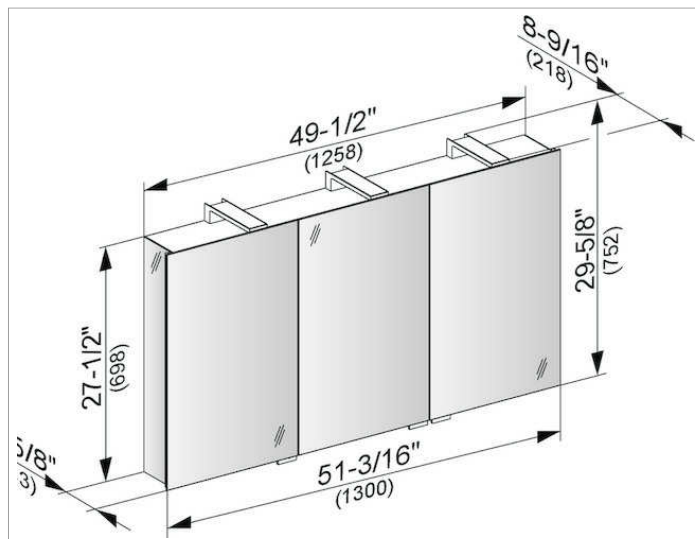

**Royal Universe**  
12705171351 Mirror cabinet

**PRODUCT**

**DRAWING**

**PRODUCT ATTRIBUTES**

3 hinged double sided crystal mirror doors,  
sides mirrored, wall mounted,  
LED lamp (3 x 6.5 Watt)  
EEK: ,

**EQUIPMENT**

- 1 interior on/off switch
- 2 internal sockets
- 3 x 3 adjustable glass shelves

**SURFACE**

silver anodized/polished chrome

**DIMENSION**

51,18 x 29,61 x 5,63 "

**SPECIFICATIONS**

KEUCO Royal Universe Mirror cabinet 12705171351  
High quality Mirror cabinet in elegant design

3 hinged double sided crystal mirror doors,  
exterior body sides mirrored,  
LED lamp (3 x 6,5 Watt)

- 1 exterior light switch
- 2 internal sockets
- 3 x 3 adjustable glass shelves

51-3/16" x 29-5/8" x 5-5/8"