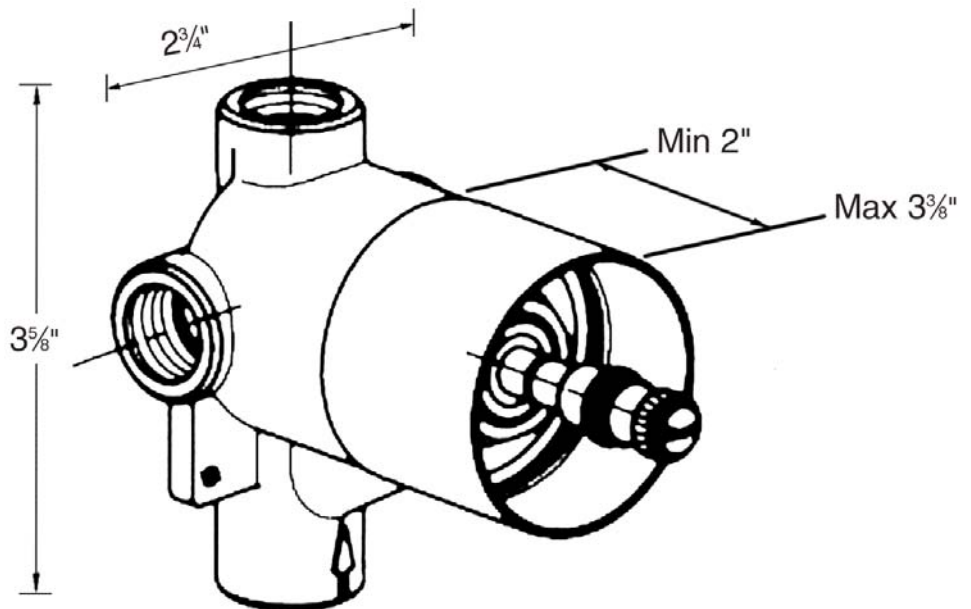

WARRANTY

- Limited Lifetime*

* No Warranty on Tuscan Brass Finish (TCB)