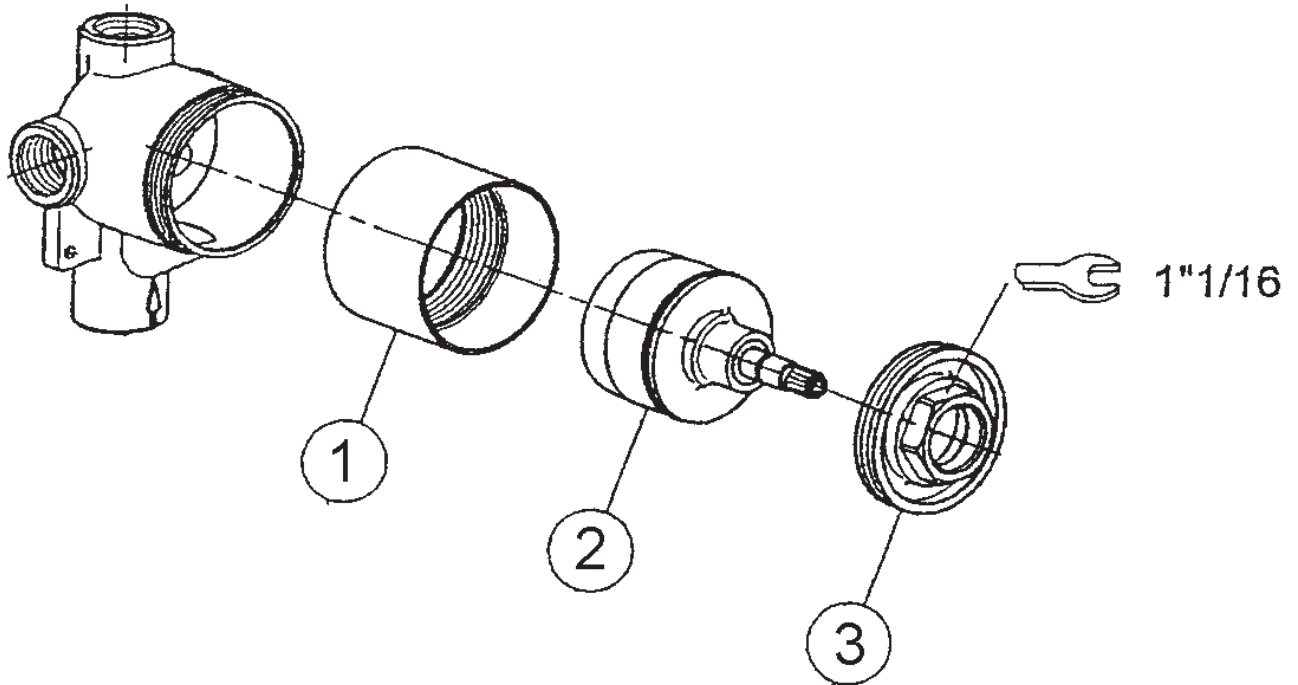

AC27BO Spare Parts

1 - ZZ926620

2 - 9.13562

3 - ZZ926020