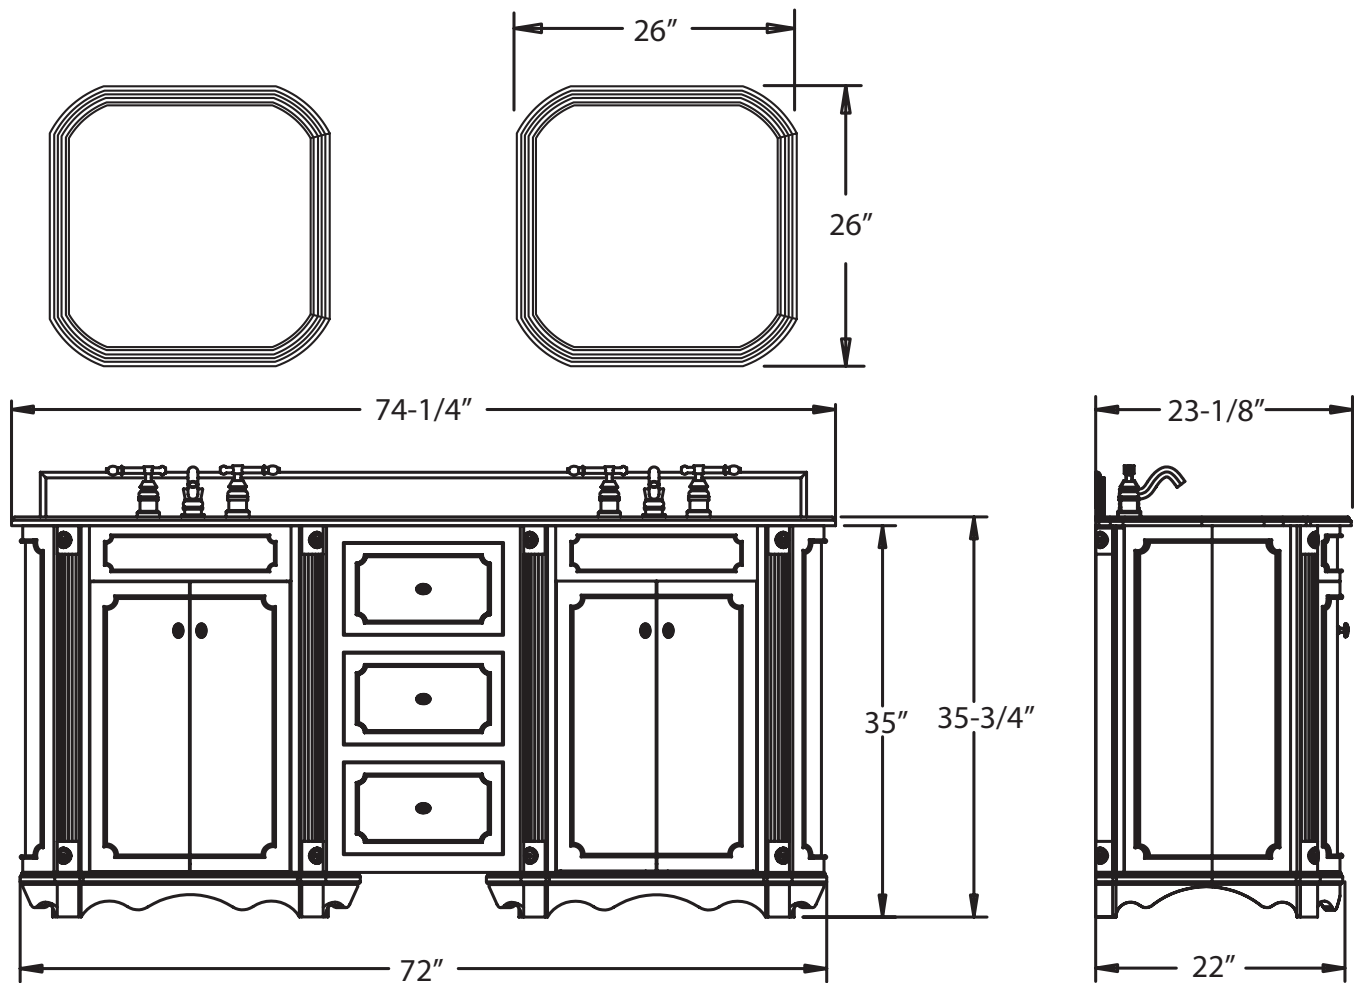

bath ELEMENTS

VAN040D-14E

VAN040D-25E

Vanity: 72" x 22" x 35"

Materials: MDF

Full extension ball bearing drawer slides

Top: 74-1/4" x 23-1/8" x 2cm

***Top and bowls are preinstalled**

Material: 2cm black granite

Bowl hole cut for 15" x 12" white bowls

Faucet holes cut for 4" centerset

2cm backsplash included

Mirror: 19" x 25"

Beveled glass

www.bath-elements.com

Manufactured by Hardware Resources • www.hardwareresources.com