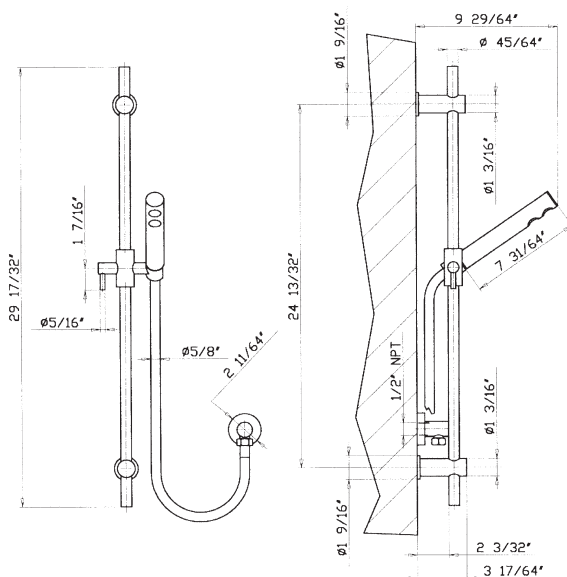

Sliderail with Handshower and Hose

Rohl Modern Collection

1600 (Complete Package)

1650 (Sliderail Only)

1690 (Wall Outlet Only)

FEATURES

- Sliderail made from brass
- 2 jet ABS handshower with flow restrictor
- Complete with the following items:
 - 1650: 2917/32" Length shower bar
 - 1670/8: Handshower
 - 16295: 59" hose
 - 1690: Wall outlet
- Brass double spiral wound flexible 59" hose
- 1/2" male x 1/2" female NPT brass cylindrical wall outlet for hose
- Other finishes not available

FINISHES

- Polished Chrome
- Polished Nickel
- Satin Nickel

WARRANTY

- Two years on manufacturer defects

1600

1690