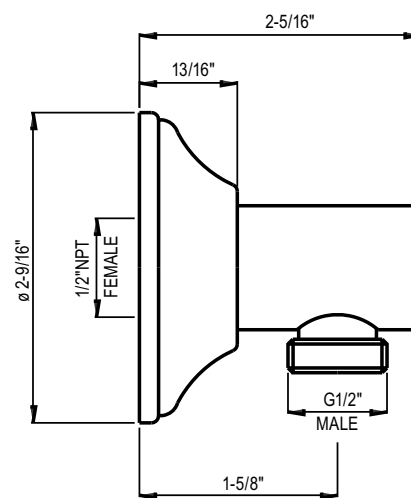

Sliderail with Handshower and Hose

Rohl Modern Collection

1600 (Complete Package)

1650 (Sliderail Only)

1690 (Wall Outlet Only)

FEATURES

- Sliderail made from brass
- 2 jet ABS handshower with flow restrictor
- Complete with the following items:
  - 1650: 2917/32" Length shower bar
  - 1670/8: Handshower
  - 16295: 59" hose
  - 1690: Wall outlet
- Brass double spiral wound flexible 59" hose
- 1/2" male x 1/2" female NPT brass cylindrical wall outlet for hose
- Other finishes not available

FINISHES

- Polished Chrome
- Polished Nickel
- Satin Nickel

WARRANTY

- Two years on manufacturer defects

1690