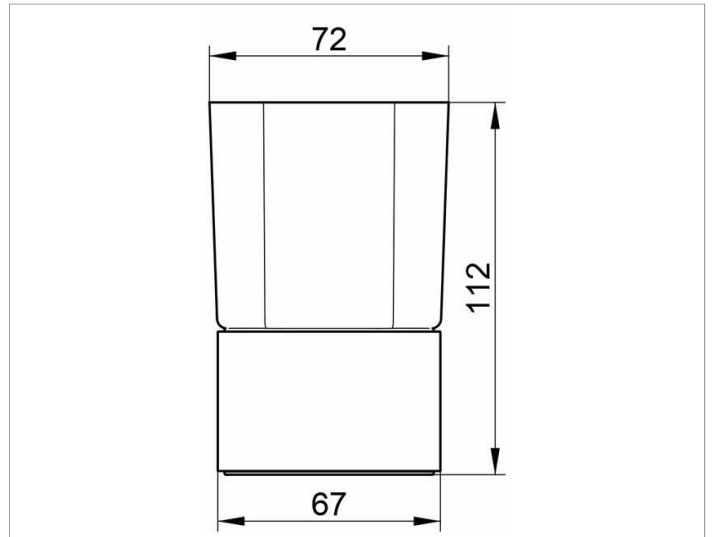

Elegance NEW

11650019001 Tumbler holder

PRODUCT

DRAWING

PRODUCT ATTRIBUTES

table model, complete with crystal glass tumbler matt

SURFACE

chrome-plated

SPECIFICATIONS

KEUCO ELEGANCE tumbler holder 11650019001, table model, complete with crystal glass tumbler matt
chrome-plated tumbler holder in an elegant design
easy to clean,
width 72 mm, height 112 mm