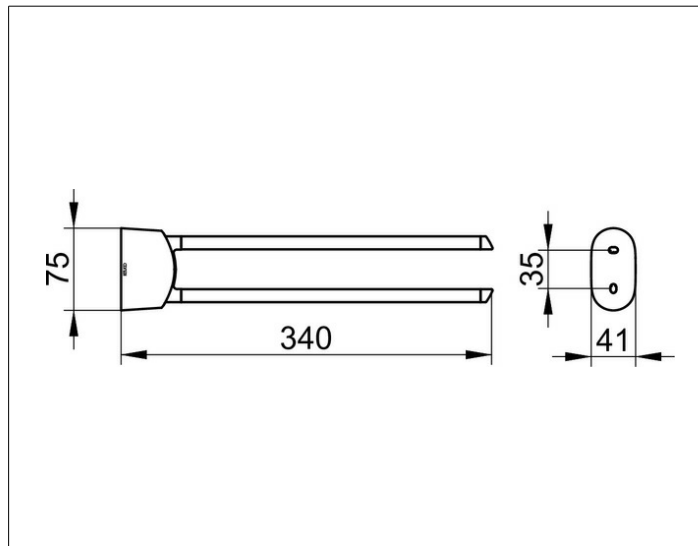

Elegance NEW

11620010000 Towel holder

PRODUCT

DRAWING

PRODUCT ATTRIBUTES

two arms, swiveling

SURFACE

chrome-plated

DIMENSION

340 mm

SPECIFICATIONS

KEUCO ELEGANCE Towel holder 11620010000

Chrome-plated Towel hook with an elegant shape, slightly shaped surface with a timeless design, two arms, swiveling

Projection: 340 mm