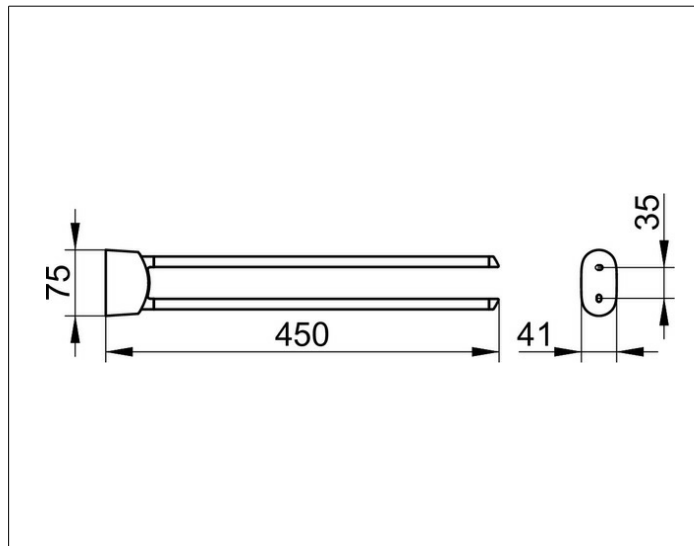

Elegance NEW

11618010000 Towel holder

PRODUCT

DRAWING

PRODUCT ATTRIBUTES

two arms, swiveling

SURFACE

chrome-plated

DIMENSION

450 mm

SPECIFICATIONS

KEUCO ELEGANCE Towel holder 11618010000
Chrome-plated Towel holder with an elegant shape,
slightly shaped surface with a timeless design,
two arms, swiveling
Projection: 450 mm,
The Towel hook will be discretely mounted
incl. corrosion-free mounting material