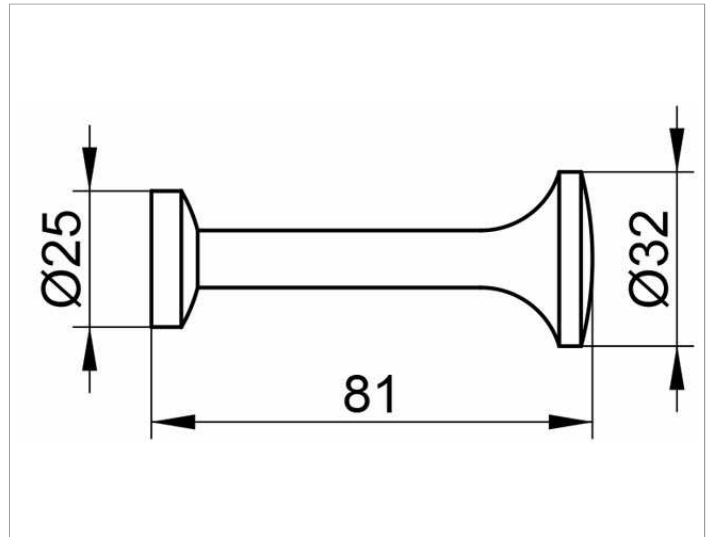

Elegance NEW
11616010000 Robe hook

PRODUCT

DRAWING

SURFACE

chrome-plated

SPECIFICATIONS

KEUCO ELEGANCE Towel hook double 11616010000
Chrome-plated Double towel hook with an elegant shape,
slightly shaped surface,
with a timeless design
Projection 82 mm
The Towel hook will be discretely mounted
incl. corrosion-free mounting material