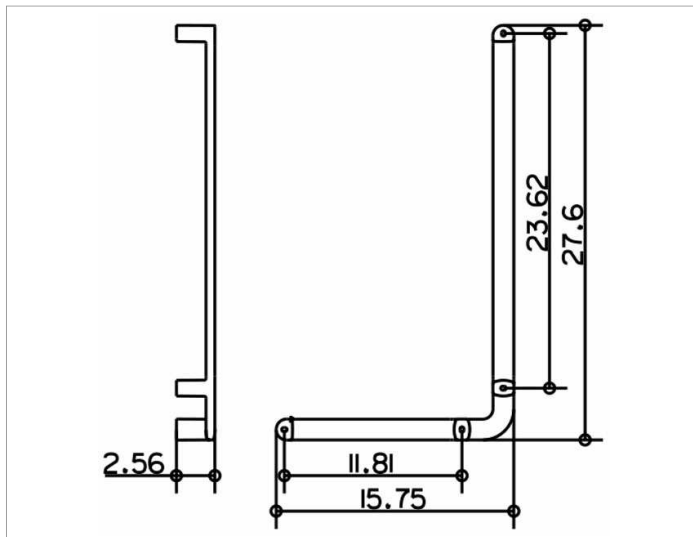

**Elegance NEW**

**31606010602 Angle bar 90°**

**PRODUCT**

**DRAWING**

**PRODUCT ATTRIBUTES**

left hand

**SURFACE**

chrome-plated

**SPECIFICATIONS**

KEUCO Elegance angle bar 90° 31606010602  
 Left hand  
 High shine chrome-plated angle bar,  
 Elegant, oval profile,  
 slightly shaped surfaces in a timeless design,  
 solid wall mounting in zinc cast,  
 easy to clean  
 Getting up and down up to 110 kg load capacity,  
 anti-static,  
 easy to clean  
 Outside measurement 401/701 mm  
 horizontal Base measurement 300 mm,  
 with a Total Width from 401 mm  
 vertical Base measurement 600mm,  
 with a Total Height of 701 mm  
 Projection 65 mm,