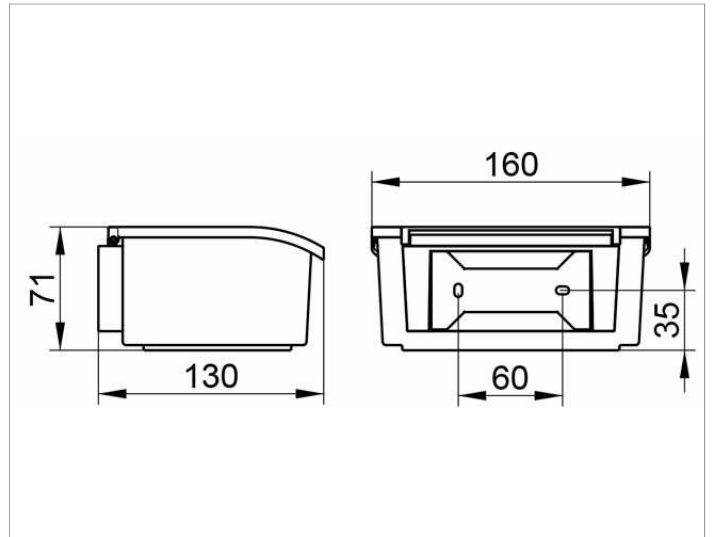

**Elegance NEW**  
**11667013000 Moist tissue box**

**PRODUCT**

**DRAWING**

**PRODUCT ATTRIBUTES**

with white porcelain box

**SURFACE**

chrome-plated

**SPECIFICATIONS**

KEUCO ELEGANCE moisture box 11667013000  
with white porcelain box  
lid chrome-plated framed  
elegant design, easy to clean,  
height 71 mm, width 160 mm, projection 130 mm  
incl. corrosion-free mounting material