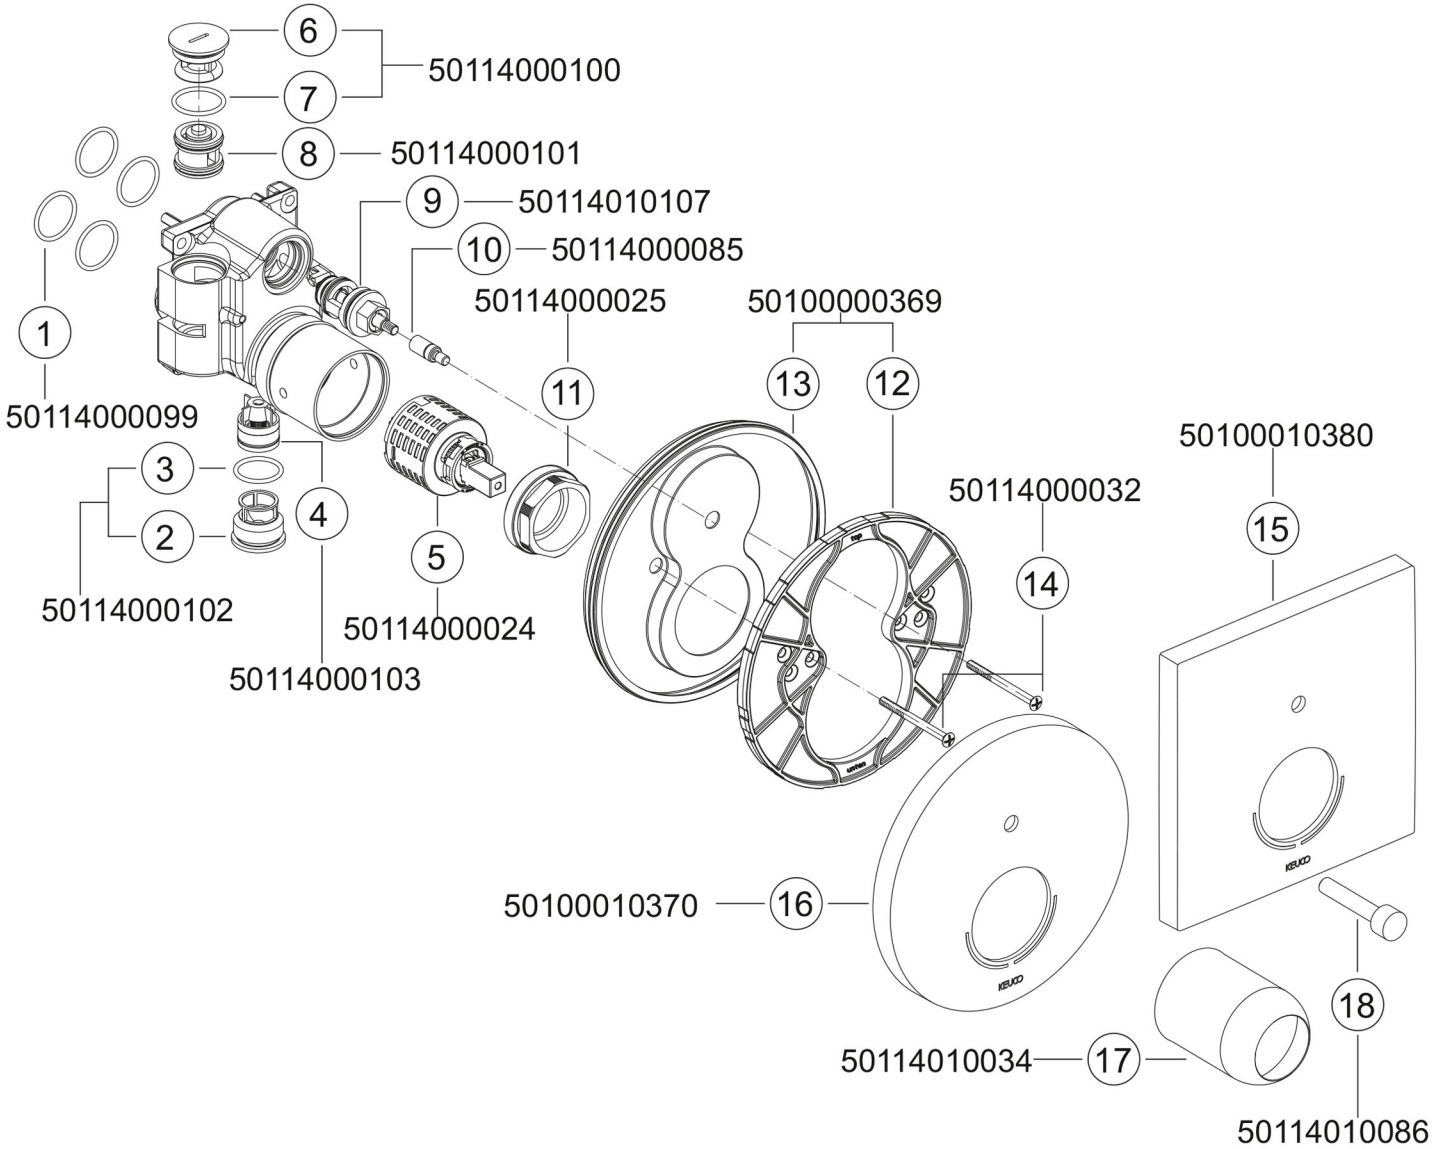

FITTINGS PARTS LIST

EDITION 11 51172 010282	Collection Moll 52772 010281	Edition 300 53072 010282	PLAN 54972 010281
ELEGANCE 51672 010281	Edition 300 53072 010281	PLAN BLUE 53972 010281	

<p>50100010292</p> <p>51172 010282</p>	<p>50100010303</p> <p>51672 010281</p>	<p>50100010346</p> <p>52772 010281</p>	<p>50100010304</p> <p>53072 010281</p>
<p>50100010304</p> <p>53072 010282</p>	<p>50100010217</p> <p>53972 010281</p>	<p>50100010305</p> <p>54972 010281</p>	

Plan blue

53972 Concealed single lever bath tub mixer

Article no.	No.	Spare part	Surface
50114000099	1	O-ring 22x2	
50114010107	2	Cover complete	
50114000099	1	Back-flow preventer	
50114000024	2	Mixing cartridge	
50114010107	6	Screw plug	
50114000099	1	Pipe aerator	
50100010105	10	Selector	
50114000085	10	Spindle extension	
50114000025	3	Cartridge nut	
50100000363		Fixation complete	
	4	Fastening plate	
	5	Gasket	
50114000032	6	Screw	
50100010378	7	Screen	chrome-plated
50100010364	8	Screen	chrome-plated
50114010034	9	Pump complete	chrome-plated
50114010086	18	Diverter knob complete	chrome-plated
50100010292		Handle complete	chrome-plated
	10	Handle	
	11	Threaded pin M5x5	
	12	Cover	
50100010303		Handle complete	chrome-plated
	13	Handle	
	11	Threaded pin M5x5	
	12	Cover	
50100010346		Handle complete	chrome-plated
	14	Handle	
	11	Threaded pin M5x5	
	12	Cover	
50100010304		Handle complete	chrome-plated
	15	Handle	
	11	Threaded pin M5x5	
	12	Cover	
50100010217		Handle complete	chrome-plated
	16	Handle	
	11	Threaded pin M5x5	
50100010305		Handle complete	chrome-plated
	17	Handle	
	11	Threaded pin M5x5	
	12	Cover	