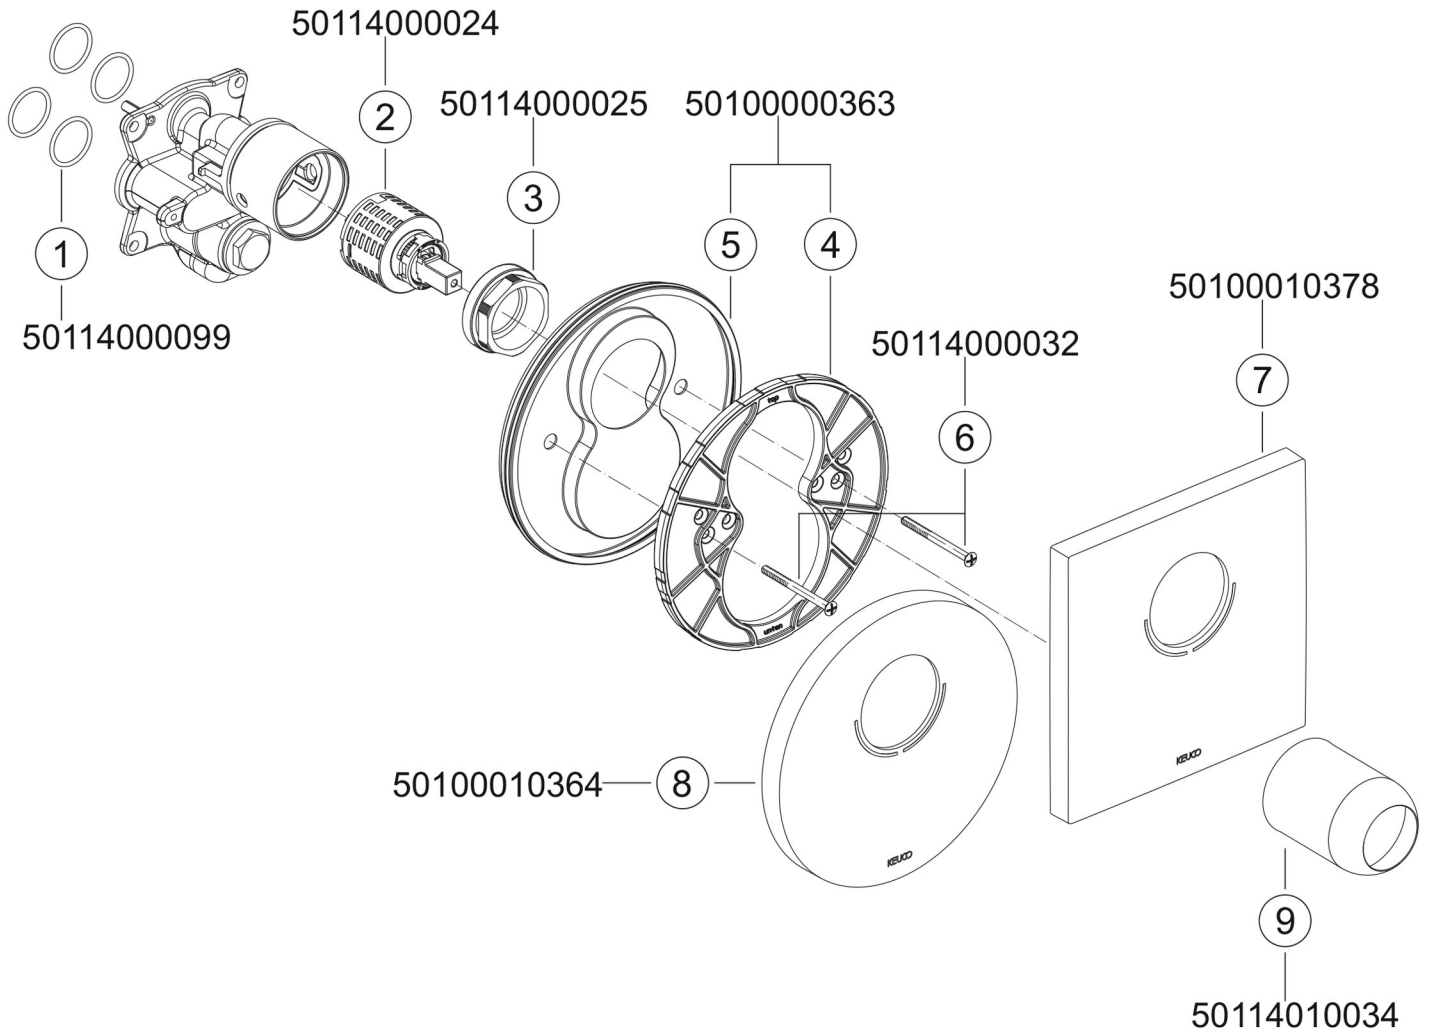

FITTINGS PARTS LIST

**KEUCO**

<b>EDITION 11</b> 51171 010182	<b>Collection Moll</b> 52771 010181	<b>Edition 300</b> 53071 010182	<b>PLAN</b> 54971 010181
<b>ELEGANCE</b> 51671 010181	<b>Edition 300</b> 53071 010181	<b>PLAN BLUE</b> 53971 010181	

<p>50100010292</p> <p>10 11 12</p> <p><b>51171 010182</b></p>	<p>50100010303</p> <p>13 11 12</p> <p><b>51671 010181</b></p>	<p>50100010346</p> <p>14 11 12</p> <p><b>52771 010181</b></p>	<p>50100010304</p> <p>15 11 12</p> <p><b>53071 010181</b></p>
<p>50100010304</p> <p>15 11 12</p> <p><b>53071 010182</b></p>	<p>50100010217</p> <p>16 11</p> <p><b>53971 010181</b></p>	<p>50100010305</p> <p>17 11 12</p> <p><b>54971 010181</b></p>	

**Plan blue**

**53971 Concealed single lever shower mixer**

Article no.	No.	Spare part	Surface
50114000099	1	O-ring 22x2	
50114000024	2	Mixing cartridge	
50114000025	3	Cartridge nut	
5010000363		Fixation complete	
	4	Fastening plate	
	5	Gasket	
50114000032	6	Screw	
50100010378	7	Screen	chrome-plated
50100010364	8	Screen	chrome-plated
50114010034	9	Pump complete	chrome-plated
50100010292		Handle complete	chrome-plated
	10	Handle	
	11	Threaded pin M5x5	
	12	Cover	
50100010303		Handle complete	chrome-plated
	13	Handle	
	11	Threaded pin M5x5	
	12	Cover	
50100010346		Handle complete	chrome-plated
	14	Handle	
	11	Threaded pin M5x5	
	12	Cover	
50100010304		Handle complete	chrome-plated
	15	Handle	
	11	Threaded pin M5x5	
	12	Cover	
50100010217		Handle complete	chrome-plated
	16	Handle	
	11	Threaded pin M5x5	
50100010305		Handle complete	chrome-plated
	17	Handle	
	11	Threaded pin M5x5	
	12	Cover	