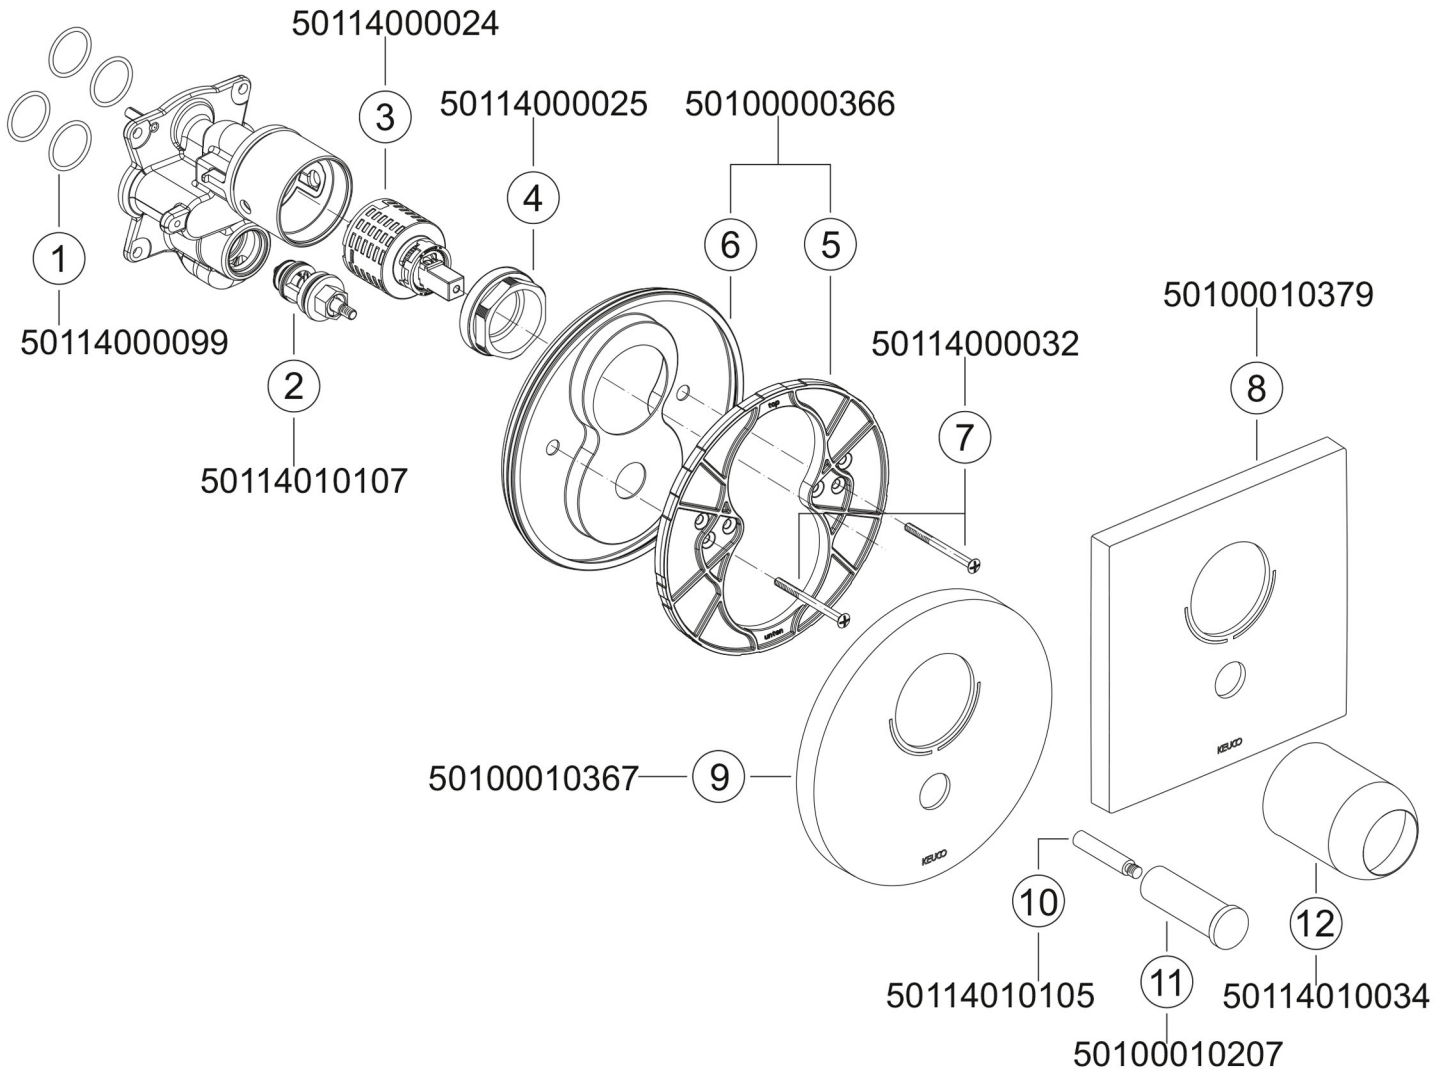

FITTINGS PARTS LIST

KEUCO

EDITION 11 51172 010182	Collection Moll 52772 010181	Edition 300 53072 010182	PLAN 54972 010181
ELEGANCE 51672 010181	Edition 300 53072 010181	PLAN BLUE 53972 010181	

<p>50100010292</p> <p>51172 010182</p>	<p>50100010303</p> <p>51672 010181</p>	<p>50100010346</p> <p>52772 010181</p>	<p>50100010304</p> <p>53072 010181</p>
<p>50100010304</p> <p>53072 010182</p>	<p>50100010217</p> <p>53972 010181</p>	<p>50100010305</p> <p>54972 010181</p>	

Plan

54972 Concealed single lever bath tub and shower mixer

Article no.	No.	Spare part	Surface
50114000099	1	O-ring 22x2	
50114010107	2	Selector	
50114000024	2	Mixing cartridge	
50114000025	3	Cartridge nut	
50100000363		Fixation complete	
	4	Fastening plate	
	5	Gasket	
50114000032	6	Screw	
50100010378	7	Screen	chrome-plated
50100010364	8	Screen	chrome-plated
50100010105	10	Cartridge cover complete	chrome-plated
50100010207	11	Diverter knob	chrome-plated
50114010034	12	Covering sleeve complete	chrome-plated
50100010292		Handle complete	chrome-plated
	10	Handle	
	11	Threaded pin M5x5	
	12	Cover	
50100010303		Handle complete	chrome-plated
	13	Handle	
	11	Threaded pin M5x5	
	12	Cover	
50100010346		Handle complete	chrome-plated
	14	Handle	
	11	Threaded pin M5x5	
	12	Cover	
50100010304		Handle complete	chrome-plated
	15	Handle	
	11	Threaded pin M5x5	
	12	Cover	
50100010217		Handle complete	chrome-plated
	16	Handle	
	11	Threaded pin M5x5	
50100010305		Handle complete	chrome-plated
	17	Handle	
	11	Threaded pin M5x5	
	12	Cover	