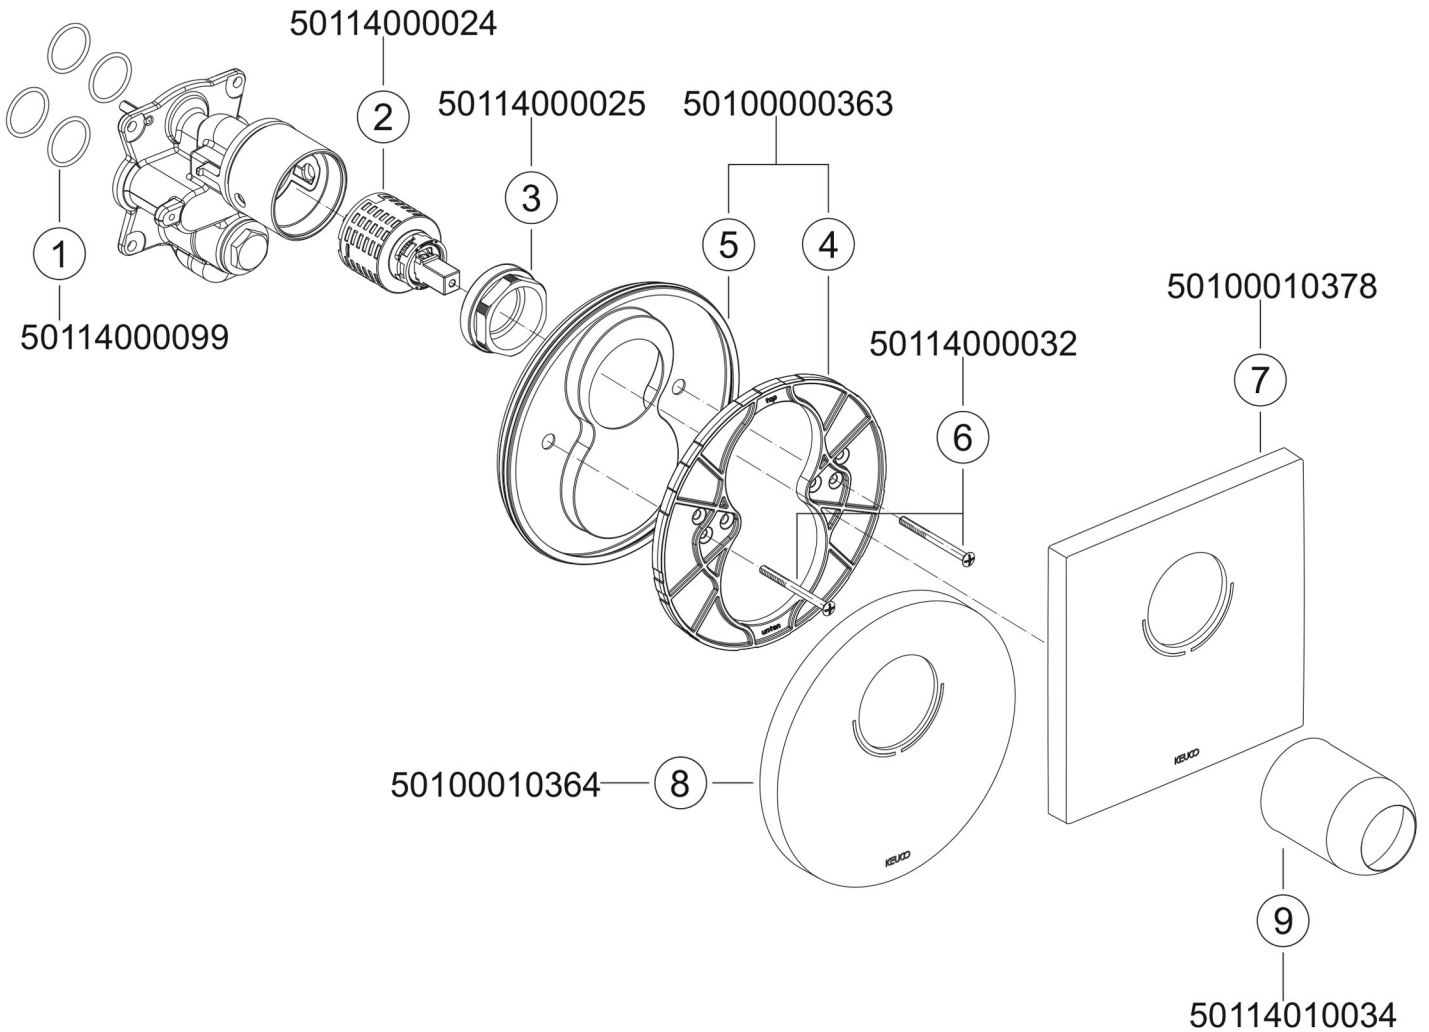

FITTINGS PARTS LIST

KEUCO

EDITION 11 51171 010182	Collection Moll 52771 010181	Edition 300 53071 010182	PLAN 54971 010181
ELEGANCE 51671 010181	Edition 300 53071 010181	PLAN BLUE 53971 010181	

<p>50100010292</p> <p>10 11 12</p> <p>51171 010182</p>	<p>50100010303</p> <p>13 11 12</p> <p>51671 010181</p>	<p>50100010346</p> <p>14 11 12</p> <p>52771 010181</p>	<p>50100010304</p> <p>15 11 12</p> <p>53071 010181</p>
<p>50100010304</p> <p>15 11 12</p> <p>53071 010182</p>	<p>50100010217</p> <p>16 11</p> <p>53971 010181</p>	<p>50100010305</p> <p>17 11 12</p> <p>54971 010181</p>	

Edition 300

53071 Concealed single lever shower mixer

Article no.	No.	Spare part	Surface
50114000099	1	O-ring 22x2	
50114000024	2	Mixing cartridge	
50114000025	3	Cartridge nut	
5010000363		Fixation complete	
	4	Fastening plate	
	5	Gasket	
50114000032	6	Screw	
50100010378	7	Screen	chrome-plated
50100010364	8	Screen	chrome-plated
50114010034	9	Pump complete	chrome-plated
50100010292		Handle complete	chrome-plated
	10	Handle	
	11	Threaded pin M5x5	
	12	Cover	
50100010303		Handle complete	chrome-plated
	13	Handle	
	11	Threaded pin M5x5	
	12	Cover	
50100010346		Handle complete	chrome-plated
	14	Handle	
	11	Threaded pin M5x5	
	12	Cover	
50100010304		Handle complete	chrome-plated
	15	Handle	
	11	Threaded pin M5x5	
	12	Cover	
50100010217		Handle complete	chrome-plated
	16	Handle	
	11	Threaded pin M5x5	
50100010305		Handle complete	chrome-plated
	17	Handle	
	11	Threaded pin M5x5	
	12	Cover	