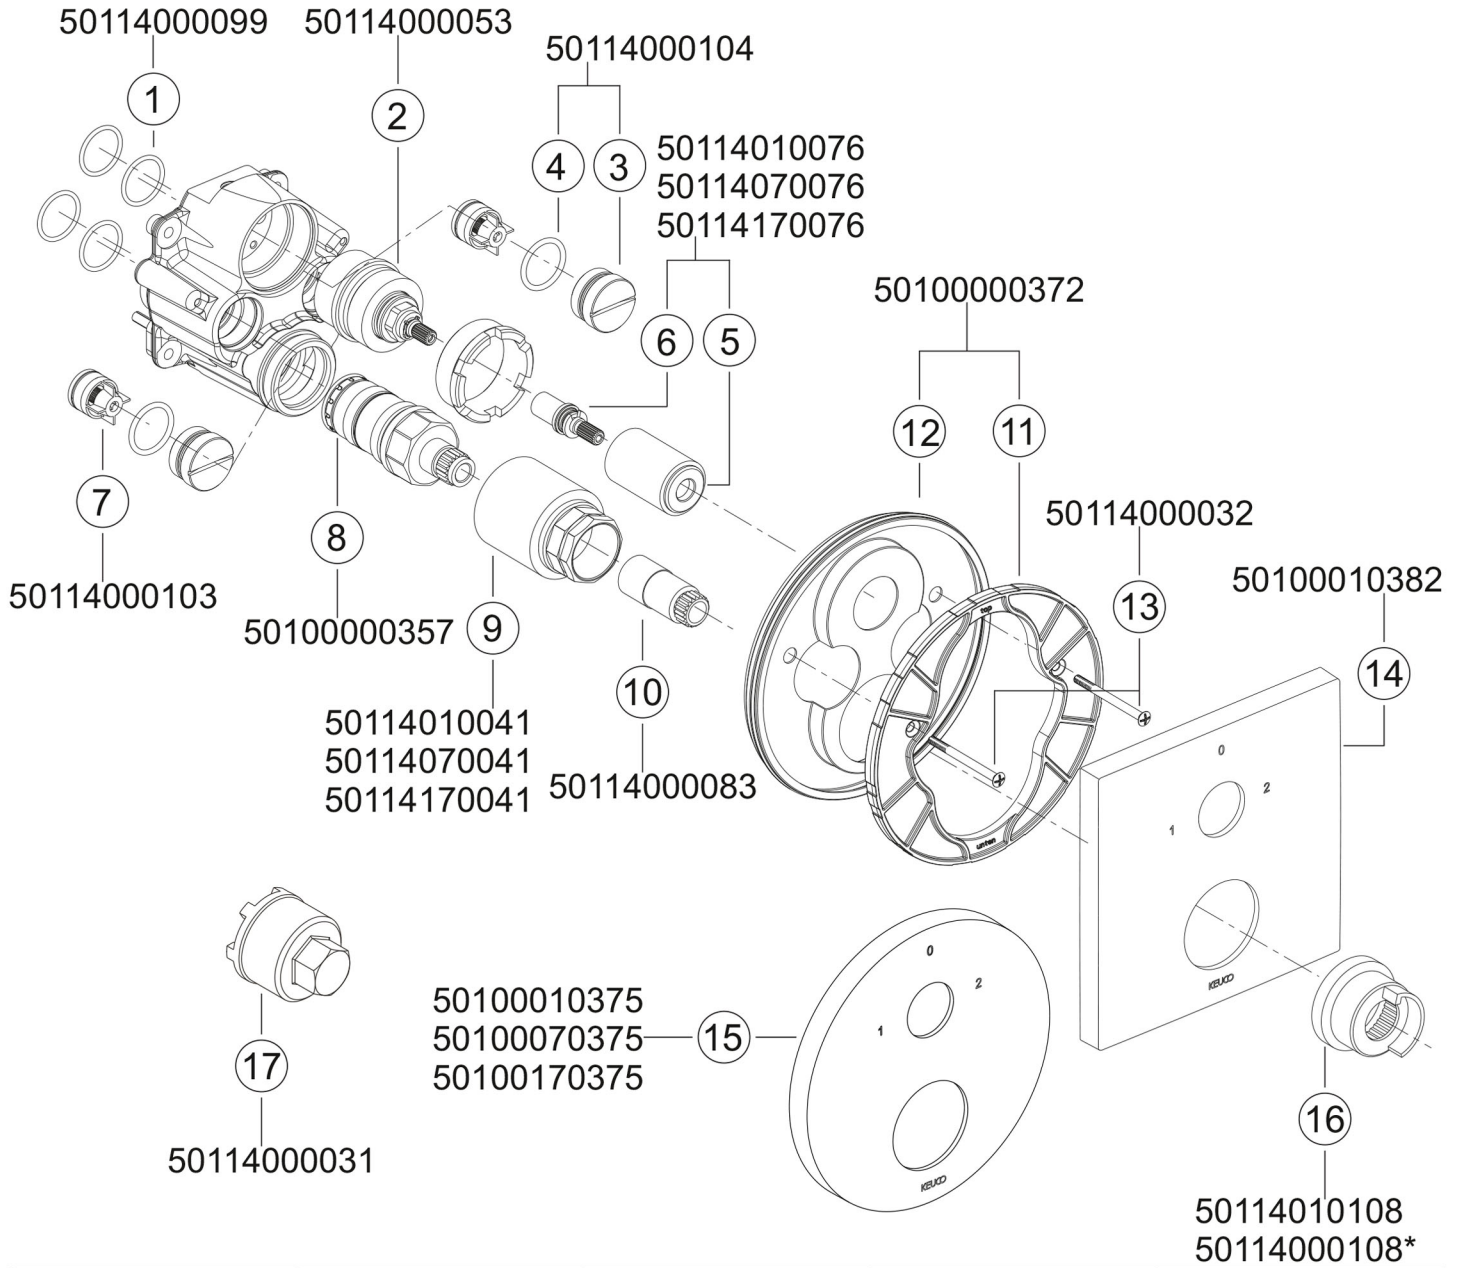

PLAN

54974 010181

54974 070181*

54974 170181*

FITTINGS PARTS LIST

Edition 300

53074 Thermostat battery DN 15/DN 20

50114000099	1		
50114000042	2	Adjustment cartridge	
50114000104		Screw plug complete Screw plug O-ring 22x22,5	
50114010076		Spindle extension complete Spindle extension Spindle coupling	chrome-plated
50114010076		Spindle extension complete Spindle extension Spindle coupling	stainless steel finish
50114010076		Spindle extension complete Spindle extension Spindle coupling	aluminium finish
50114000103		Back-flow preventer	
50100000357	8	Temperature regulator	
50114010041	9	Head extension	chrome-plated
50114010041	9	Head extension	stainless steel finish
50114010041	9	Head extension	aluminium finish
50114000083	10	Spindle extension	
50100000372		Fixation complete	
	11	Fastening plate	
	12	Gasket	
50114000032	13	Screw	
50100010381	14	Screen	chrome-plated
50100010373	15	Screen	chrome-plated
50100010373	15	Screen	stainless steel finish
50100010373	15	Screen	aluminium finish
50114000108	16	Adjustment sleeve	
50114010108	16	Adjustment sleeve	chrome-plated
50114000031	17	Tensioning screw key	
50100010199		Selector complete	chrome-plated
	18	Selector	
	18	Handle	
	18	Flat-headed screw DIN7991 M4x10	
	19	Threaded pin DIN914 M5x8	
50100010199		Knob for thermostat complete Knob for thermostat Flat-headed screw Toothed plate Push button Spring Clamping pin Lid O-ring 27x2	chrome-plated
50114010047		Adjustment grip complete	chrome-plated
	23	Selector	
	23	Lever	
	23	Flat-headed screw DIN7991 M4x10	
	19	Threaded pin DIN914 M5x8	