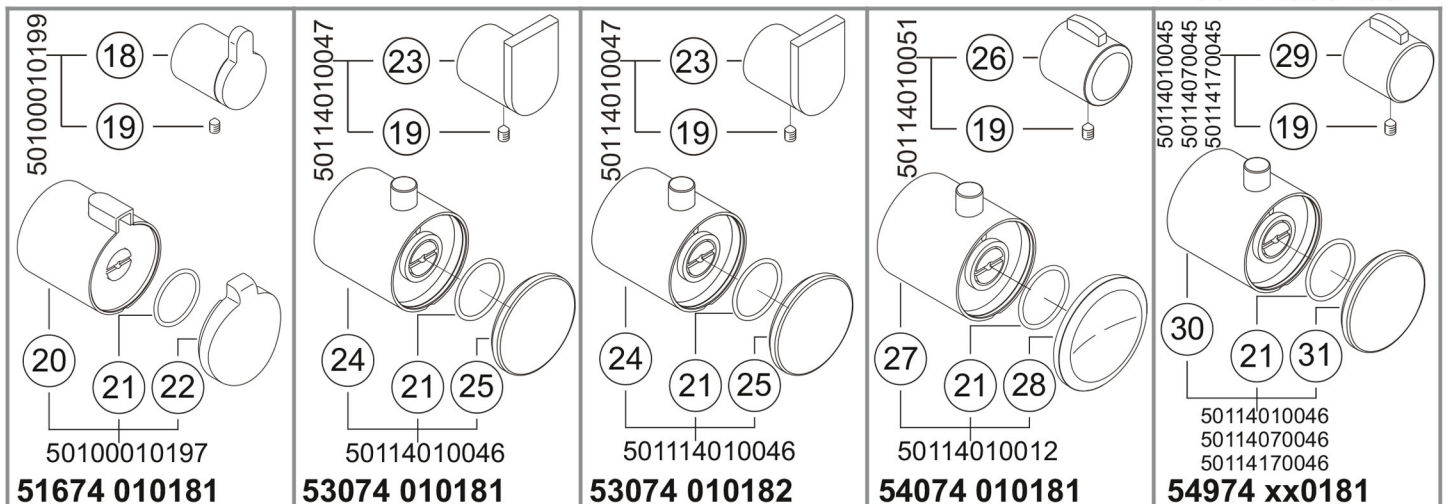

FITTINGS PARTS LIST

ELEGANCE

51674 010181

Edition 300

53074 010181

53074 010182

Edition Palais

54074 010181

PLAN

54974 010181

54974 070181*

54974 170181*

FITTINGS PARTS LIST

Edition 300

53074 Thermostat battery DN 15/DN 20

50114000099	1		
50114000042	2	Adjustment cartridge	
50114000104		Screw plug complete Screw plug O-ring 22x22,5	
50114010076		Spindle extension complete Spindle extension Spindle coupling	chrome-plated
50114010076		Spindle extension complete Spindle extension Spindle coupling	stainless steel finish
50114010076		Spindle extension complete Spindle extension Spindle coupling	aluminium finish
50114000103		Back-flow preventer	
50100000357	8	Temperature regulator	
50114010041	9	Head extension	chrome-plated
50114010041	9	Head extension	stainless steel finish
50114010041	9	Head extension	aluminium finish
50114000083	10	Spindle extension	
50100000372		Fixation complete	
	11	Fastening plate	
	12	Gasket	
50114000032	13	Screw	
50100010381	14	Screen	chrome-plated
50100010373	15	Screen	chrome-plated
50100010373	15	Screen	stainless steel finish
50100010373	15	Screen	aluminium finish
50114000108	16	Adjustment sleeve	
50114010108	16	Adjustment sleeve	chrome-plated
50114000031	17	Tensioning screw key	
50100010199		Selector complete	chrome-plated
	18	Selector	
	18	Handle	
	18	Flat-headed screw DIN7991 M4x10	
	19	Threaded pin DIN914 M5x8	
50100010199		Knob for thermostat complete Knob for thermostat Flat-headed screw Toothed plate Push button Spring Clamping pin Lid O-ring 27x2	chrome-plated
50114010047		Adjustment grip complete	chrome-plated
	23	Selector	
	23	Lever	
	23	Flat-headed screw DIN7991 M4x10	
	19	Threaded pin DIN914 M5x8	