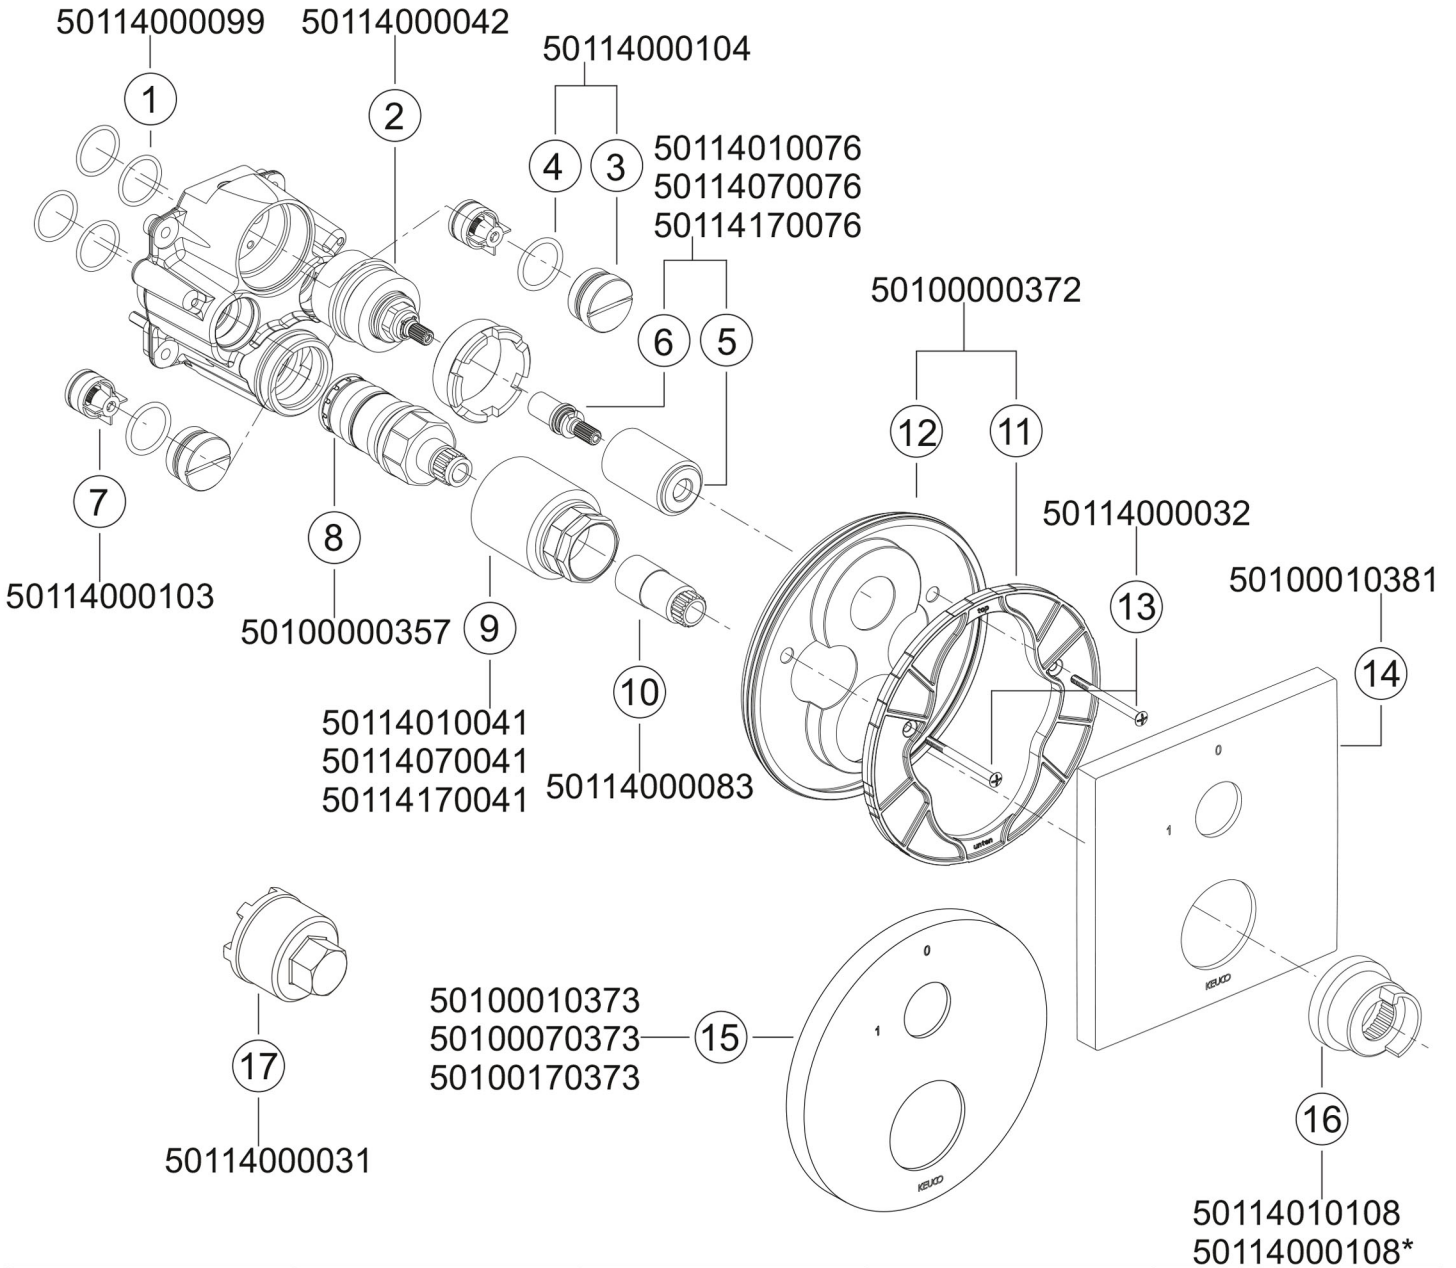

PLAN

54973 010181

54973 070181*

54973 170181*

FITTINGS PARTS LIST

Edition 300

53073 Thermostat battery DN 15/DN 20

50114000099	1		
50114000042	2	Stop cock complete	
50114000104		Screw plug complete Screw plug O-ring 22x22,5	
50114010076		Spindle extension complete Spindle extension Spindle coupling	chrome-plated
50114010076		Spindle extension complete Spindle extension Spindle coupling	stainless steel finish
50114010076		Spindle extension complete Spindle extension Spindle coupling	aluminium finish
50114000103		Back-flow preventer	
50100000357	8	Temperature regulator	
50114010041	9	Head extension	chrome-plated
50114010041	9	Head extension	stainless steel finish
50114010041	9	Head extension	aluminium finish
50114000083	10	Spindle extension	
50100000372		Fixation complete	
	11	Fastening plate	
	12	Gasket	
50114000032	13	Screw	
50100010381	14	Screen	chrome-plated
50100010373	15	Screen	chrome-plated
50100010373	15	Screen	stainless steel finish
50100010373	15	Screen	aluminium finish
50114000108	16	Adjustment sleeve	
50114010108	16	Adjustment sleeve	chrome-plated
50114000031	17	Tensioning screw key	
50100010199		Selector complete	chrome-plated
	18	Selector	
	18	Handle	
	18	Flat-headed screw DIN7991 M4x10	
	19	Threaded pin DIN914 M5x8	
50100010199		Knob for thermostat complete Knob for thermostat Flat-headed screw Toothed plate Push button Spring Clamping pin Lid O-ring 27x2	chrome-plated
50114010047		Adjustment grip complete	chrome-plated
	23	Selector	
	23	Lever	
	23	Flat-headed screw DIN7991 M4x10	
	19	Threaded pin DIN914 M5x8	