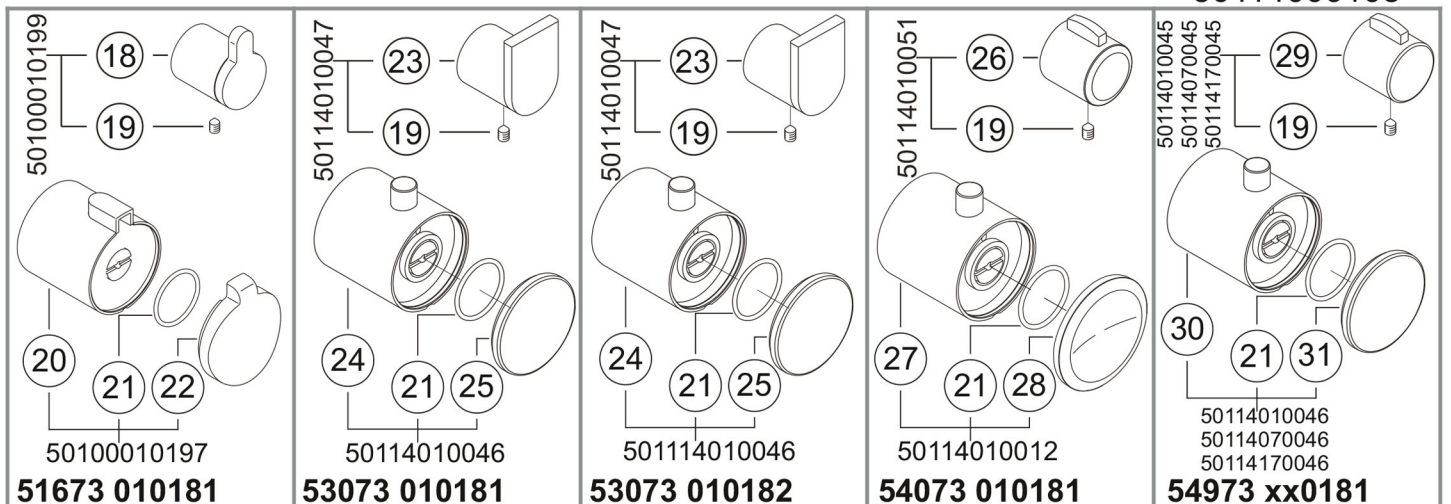

FITTINGS PARTS LIST

ELEGANCE

51673 010181

Edition 300

53073 010181

53073 010182

Edition Palais

54073 010181

PLAN

54973 010181

54973 070181*

54973 170181*

FITTINGS PARTS LIST

Edition 300

53073 Thermostat battery DN 15/DN 20

50114000099	1		
50114000042	2	Stop cock complete	
50114000104		Screw plug complete Screw plug O-ring 22x22,5	
50114010076		Spindle extension complete Spindle extension Spindle coupling	chrome-plated
50114010076		Spindle extension complete Spindle extension Spindle coupling	stainless steel finish
50114010076		Spindle extension complete Spindle extension Spindle coupling	aluminium finish
50114000103		Back-flow preventer	
50100000357	8	Temperature regulator	
50114010041	9	Head extension	chrome-plated
50114010041	9	Head extension	stainless steel finish
50114010041	9	Head extension	aluminium finish
50114000083	10	Spindle extension	
50100000372		Fixation complete	
	11	Fastening plate	
	12	Gasket	
50114000032	13	Screw	
50100010381	14	Screen	chrome-plated
50100010373	15	Screen	chrome-plated
50100010373	15	Screen	stainless steel finish
50100010373	15	Screen	aluminium finish
50114000108	16	Adjustment sleeve	
50114010108	16	Adjustment sleeve	chrome-plated
50114000031	17	Tensioning screw key	
50100010199		Selector complete	chrome-plated
	18	Selector	
	18	Handle	
	18	Flat-headed screw DIN7991 M4x10	
	19	Threaded pin DIN914 M5x8	
50100010199		Knob for thermostat complete Knob for thermostat Flat-headed screw Toothed plate Push button Spring Clamping pin Lid O-ring 27x2	chrome-plated
50114010047		Adjustment grip complete	chrome-plated
	23	Selector	
	23	Lever	
	23	Flat-headed screw DIN7991 M4x10	
	19	Threaded pin DIN914 M5x8	