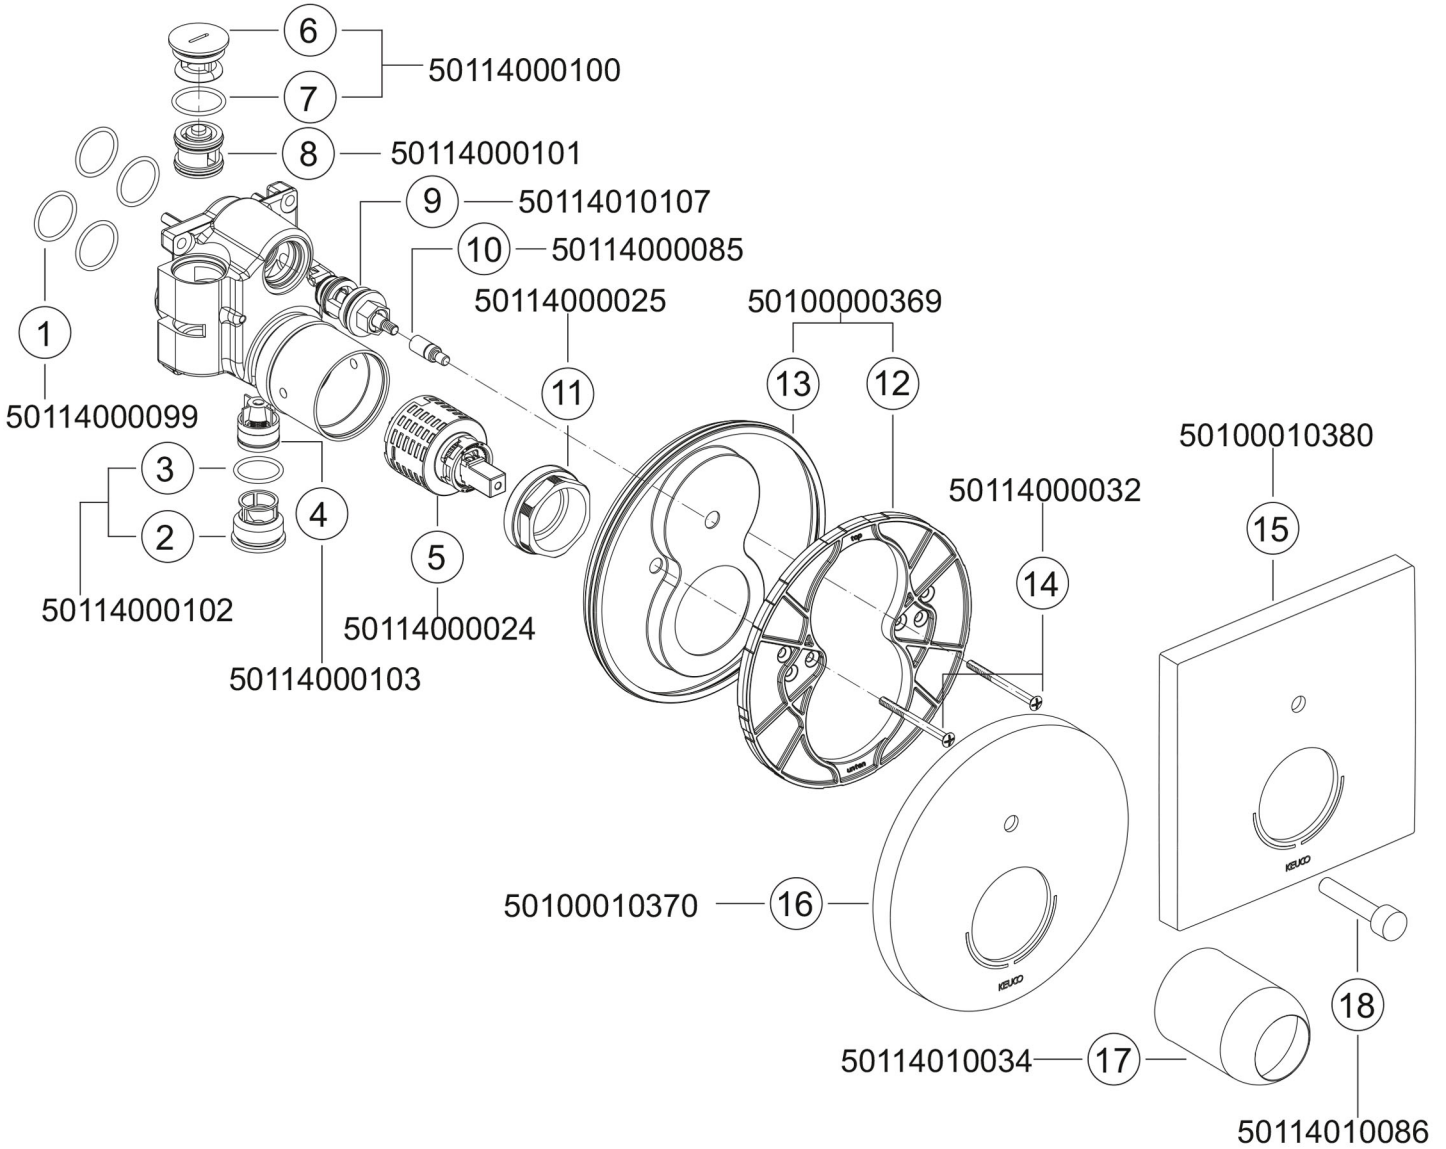

FITTINGS PARTS LIST

<b>EDITION 11</b> 51172 010282	<b>Collection Moll</b> 52772 010281	<b>Edition 300</b> 53072 010282	<b>PLAN</b> 54972 010281
<b>ELEGANCE</b> 51672 010281	<b>Edition 300</b> 53072 010281	<b>PLAN BLUE</b> 53972 010281	

<p>50100010292</p> <p><b>51172 010282</b></p>	<p>50100010303</p> <p><b>51672 010281</b></p>	<p>50100010346</p> <p><b>52772 010281</b></p>	<p>50100010304</p> <p><b>53072 010281</b></p>
<p>50100010304</p> <p><b>53072 010282</b></p>	<p>50100010217</p> <p><b>53972 010281</b></p>	<p>50100010305</p> <p><b>54972 010281</b></p>	

**Edition 300**

**53072 Concealed single lever bath tub mixer**

Article no.	No.	Spare part	Surface
50114000099	1	O-ring 22x2	
50114010107	2	Cover complete	
50114000099	1	Back-flow preventer	
50114000024	2	Mixing cartridge	
50114010107	6	Screw plug	
50114000099	1	Pipe aerator	
50100010105	10	Selector	
50114000085	10	Spindle extension	
50114000025	3	Cartridge nut	
50100000363		Fixation complete	
	4	Fastening plate	
	5	Gasket	
50114000032	6	Screw	
50100010378	7	Screen	chrome-plated
50100010364	8	Screen	chrome-plated
50114010034	9	Pump complete	chrome-plated
50114010086	18	Diverter knob complete	chrome-plated
50100010292		Handle complete	chrome-plated
	10	Handle	
	11	Threaded pin M5x5	
	12	Cover	
50100010303		Handle complete	chrome-plated
	13	Handle	
	11	Threaded pin M5x5	
	12	Cover	
50100010346		Handle complete	chrome-plated
	14	Handle	
	11	Threaded pin M5x5	
	12	Cover	
50100010304		Handle complete	chrome-plated
	15	Handle	
	11	Threaded pin M5x5	
	12	Cover	
50100010217		Handle complete	chrome-plated
	16	Handle	
	11	Threaded pin M5x5	
50100010305		Handle complete	chrome-plated
	17	Handle	
	11	Threaded pin M5x5	
	12	Cover	