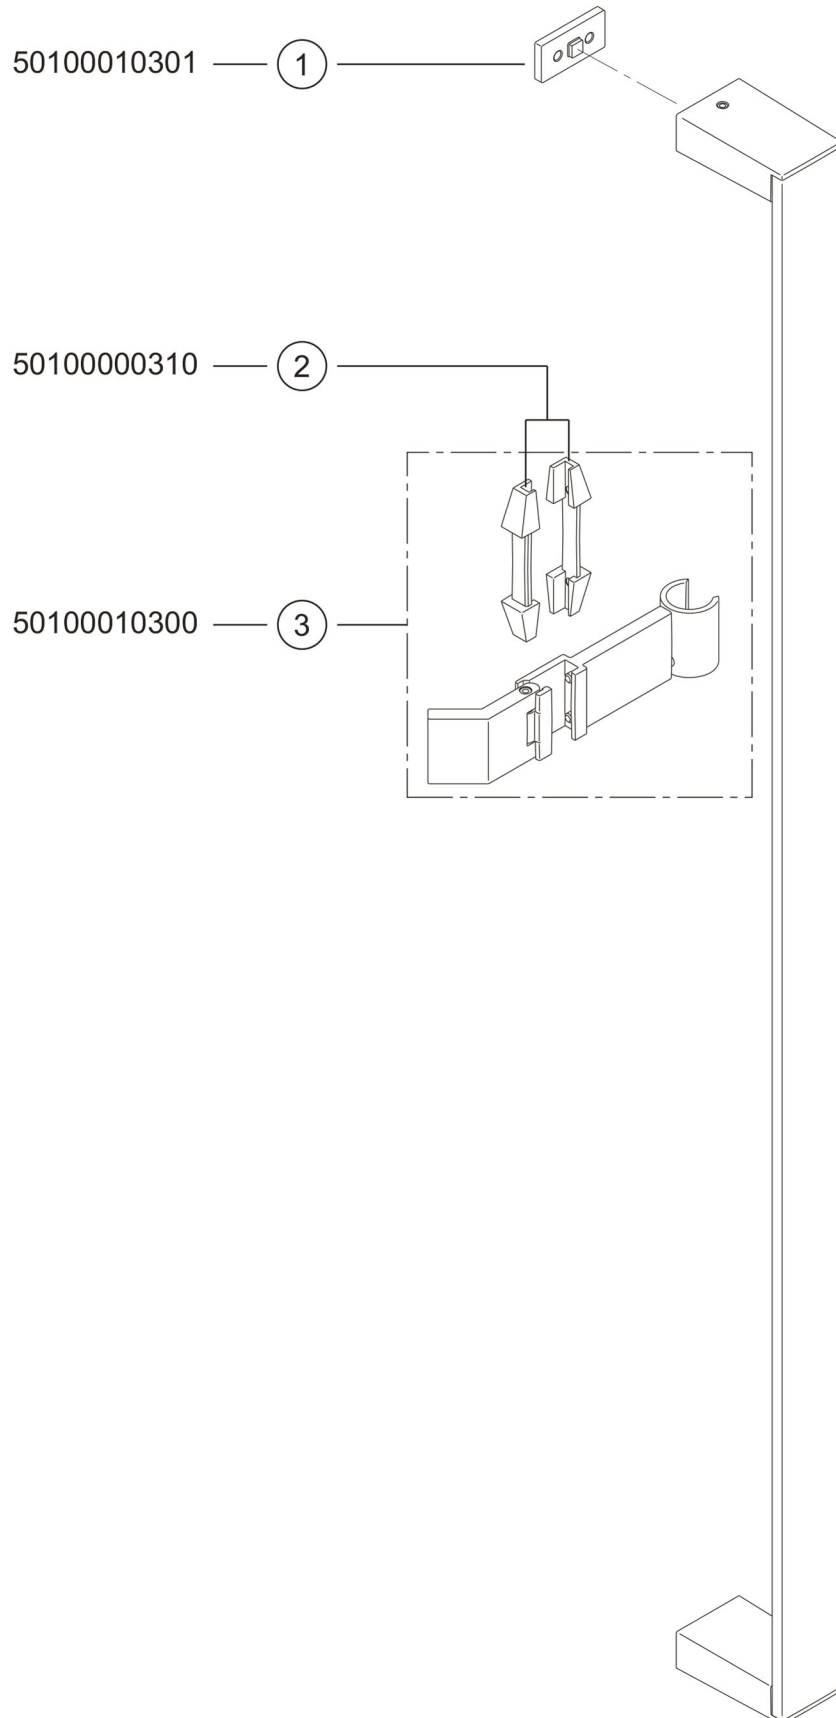

EDITION 11

51185 010900

51185 011200

Edition 11

51185 Hand shower sliding rail

Article no.	No.	Spare part	Surface
50100010301	1	Wall bracket spacer for tiled wall	chrome-plated
50100000310	2	Clamping piece	
50100010300	3	Sliding bracket for shower head	chrome-plated
