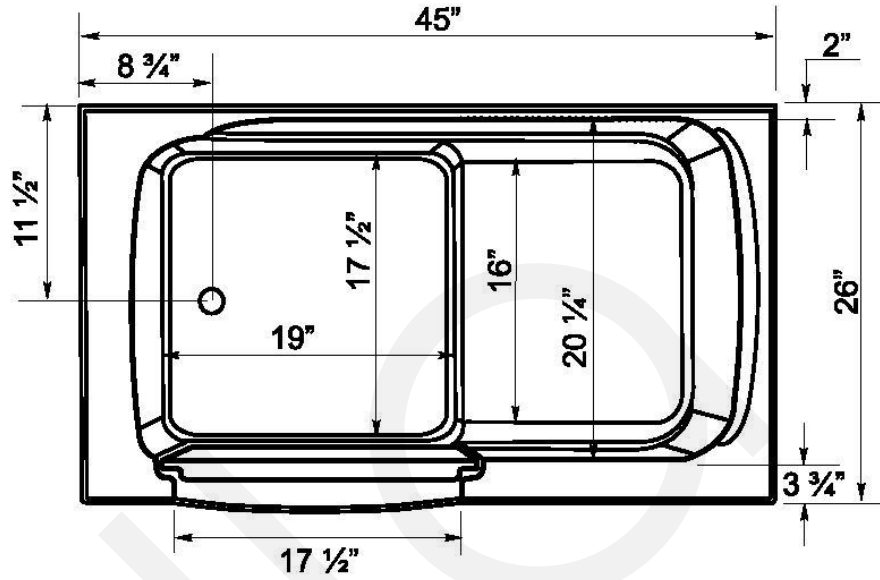

ACCESSIBLE BATHROOMS

Small 45" Long Dual Massage Walk In Bathtub

264504L Left Hand Door and Drain

264504R Right Hand Door and Drain

Actual Size: 26" W x 45" L x 40" H
Shipping Size: 27" W x 46" L x 43" H
Shipping Weight: 210 lbs.
Net weight: 190 lbs.
Water Capacity: 55 gal. US (unoccupied)
28-40 gal. US (occupied)

Options:

- White or Biscuit Shell
- Left or Right Hand Door/Drain
- Soaking
- Hydro Massage
- Air Massage

Included Features:

1. Tub Shell - Gel Coat Fiberglass
 - High quality fiberglass material
 - Excellent color uniformity
 - Durable gel coat surface
 - Easy-to-clean high gloss finish
2. Stainless Steel Frame
3. 6.25" Threshold
4. 17" Seat Height
5. 16" Seat Width
6. Anti-slip floor
7. Built-in safety grab bar
8. Removable access panels
9. Wall extension kit to fit in standard 60" opening
10. Auto Purge System
11. Therapeutic Air Massage System
 - Push control
 - Adjustable three (3) speed air pump with heater
 - Eighteen (18) air jets
 - In-line Air Heater
12. Hydrotherapy Massage System
 - Six (6) adjustable direction Hydro jets
 - Air flow regulator for adjustable hydro massage
 - Push control
 - In-line Water Heater (1.5 KW)

*For more information please visit www.ellasbubbles.com.

Disclaimer:
The walk-in bathtub comes without pre-drilled faucet holes. The faucet is installed by customer (contractor). The standard PVC pipe for drain overflow is measured, cut at the job site and supplied by customer (contractor).

ACCESSIBLE BATHROOMS

Small 45" Long Dual Massage Walk In Bathtub

305504L / 305504R

*Left hand door and drain shown

Disclaimer:

In an effort to continually improve our product, specifications and configurations are subject to change without notice. Before ordering or installing, consider future access to essential equipment.