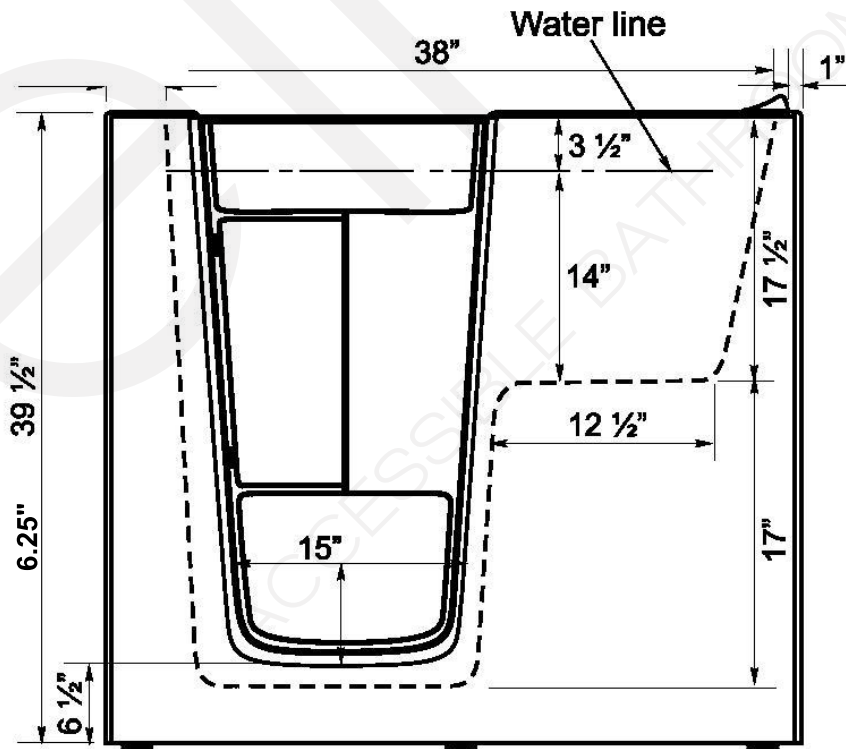

ACCESSIBLE BATHROOMS

Small 45" Long Dual Massage Walk In Bathtub

264504L Left Hand Door and Drain

264504R Right Hand Door and Drain

Actual Size: 26" W x 45" L x 40" H
Shipping Size: 27" W x 46" L x 43" H
Shipping Weight: 210 lbs.
Net weight: 190 lbs.
Water Capacity: 55 gal. US (unoccupied)
28-40 gal. US (occupied)

Options:

- White or Biscuit Shell
- Left or Right Hand Door/Drain
- Soaking
- Hydro Massage
- Air Massage

Included Features:

1. Tub Shell - Gel Coat Fiberglass
 - High quality fiberglass material
 - Excellent color uniformity
 - Durable gel coat surface
 - Easy-to-clean high gloss finish
2. Stainless Steel Frame
3. 6.25" Threshold
4. 17" Seat Height
5. 16" Seat Width
6. Anti-slip floor
7. Built-in safety grab bar
8. Removable access panels
9. Wall extension kit to fit in standard 60" opening
10. Auto Purge System
11. Therapeutic Air Massage System
 - Push control
 - Adjustable three (3) speed air pump with heater
 - Eighteen (18) air jets
 - In-line Air Heater
12. Hydrotherapy Massage System
 - Six (6) adjustable direction Hydro jets
 - Air flow regulator for adjustable hydro massage
 - Push control
 - In-line Water Heater (1.5 KW)

*For more information please visit www.ellasbubbles.com.

Disclaimer:
The walk-in bathtub comes without pre-drilled faucet holes. The faucet is installed by customer (contractor). The standard PVC pipe for drain overflow is measured, cut at the job site and supplied by customer (contractor).

ACCESSIBLE BATHROOMS

Small 45" Long Dual Massage Walk In Bathtub

305504L / 305504R

*Left hand door and drain shown

Disclaimer:

In an effort to continually improve our product, specifications and configurations are subject to change without notice. Before ordering or installing, consider future access to essential equipment.