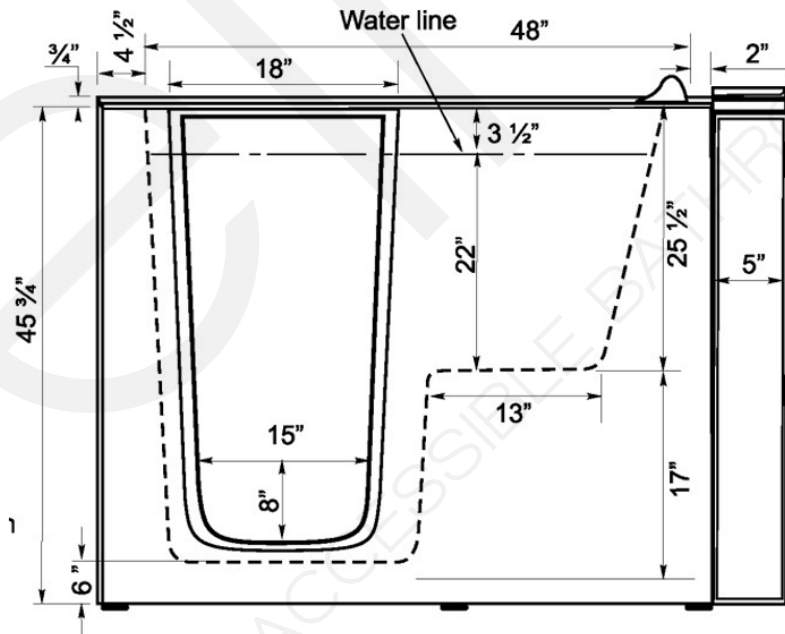

ACCESSIBLE BATHROOMS

Deep 46" High Dual Massage Walk In Bathtub

305504L / 305504R

*Left hand door and drain shown

Disclaimer:

In an effort to continually improve our product, specifications and configurations are subject to change without notice. Before ordering or installing, consider future access to essential equipment.