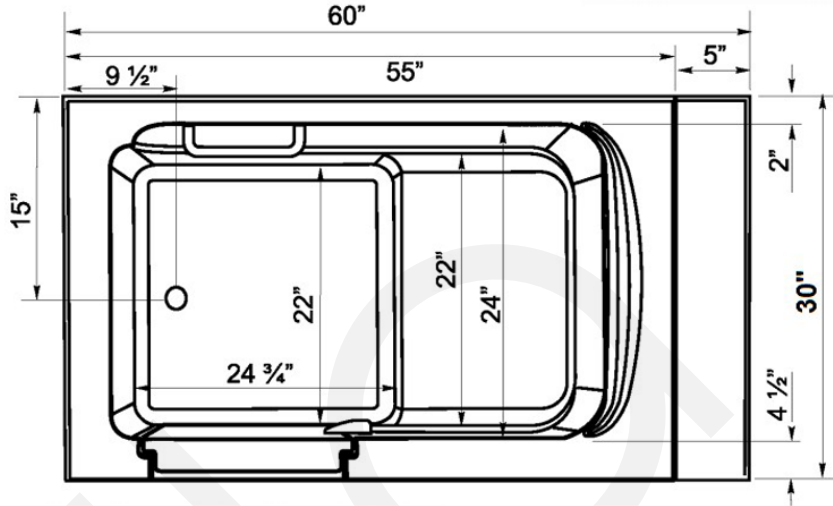

ACCESSIBLE BATHROOMS

Deep 46" High Dual Massage Walk In Bathtub

305504L / 305504R

*Left hand door and drain shown

Disclaimer:

In an effort to continually improve our product, specifications and configurations are subject to change without notice. Before ordering or installing, consider future access to essential equipment.