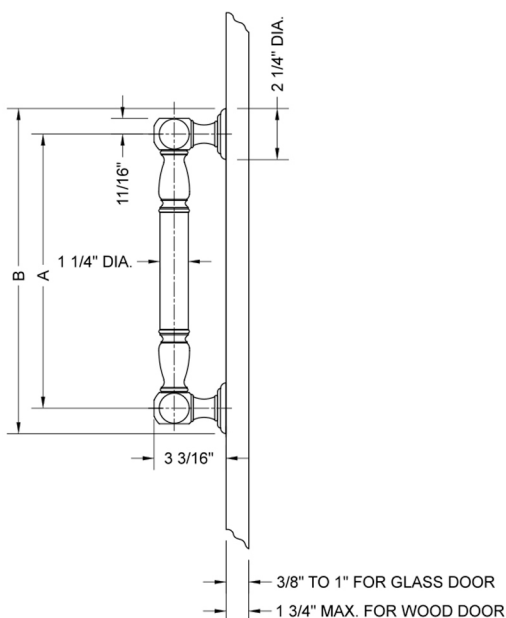

6" H20 Front Mount Shower Door Pull

Model #: H20-FM-

FEATURES:

- Can be mounted vertically or horizontally
- Can be used as a towel bar, foot rest, or shaving station when mounted horizontally
- Not to be used as a grab bar
- All brass construction, full polished & plated
- For Glass Installation: Separate mounting kit required (HDL-GLSKIT)
- Custom sizes available- Contact JACLO for pricing & availability

SPECIFICATION DRAWING:

8" H2O Front Mount Shower Door Pull

Model #: H20-FM-8-

FEATURES:

- Can be mounted vertically or horizontally
- Can be used as a towel bar, foot rest, or shaving station when mounted horizontally
- Not to be used as a grab bar
- All brass construction, full polished & plated
- For Glass Installation: Separate mounting kit required (HDL-GLSKIT)
- Custom sizes available- Contact JACLO for pricing & availability

SPECIFICATION DRAWING:

BRASS LUXURY FRONT MOUNT DOOR PULL			
PART. #	DESCRIPTION	A	B
H20-FM-8	8" CENTER TO CENTER	8"	10 7/8"
H20-FM-12	12" CENTER TO CENTER	12"	14 7/8"
H20-FM-16	16" CENTER TO CENTER	16"	18 7/8"
H20-FM-18	18" CENTER TO CENTER	18"	20 7/8"
H20-FM-24	24" CENTER TO CENTER	24"	26 7/8"
H20-FM-32	32" CENTER TO CENTER	32"	34 7/8"

NOTE: H20-FM 6" CENTER TO CENTER AVAILABLE