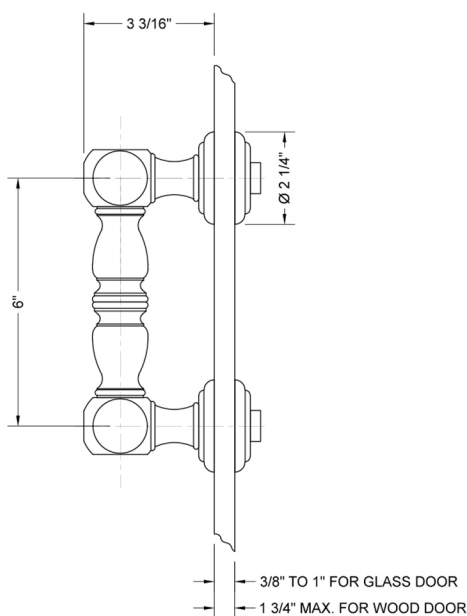

6" H20 Front Mount Shower Door Pull

Model #: H20-FM-

FEATURES:

- Can be mounted vertically or horizontally
- Can be used as a towel bar, foot rest, or shaving station when mounted horizontally
- Not to be used as a grab bar
- All brass construction, full polished & plated
- For Glass Installation: Separate mounting kit required (HDL-GLSKIT)
- Custom sizes available- Contact JACLO for pricing & availability

SPECIFICATION DRAWING:

8" H2O Front Mount Shower Door Pull

Model #: H20-FM-8-

FEATURES:

- Can be mounted vertically or horizontally
- Can be used as a towel bar, foot rest, or shaving station when mounted horizontally
- Not to be used as a grab bar
- All brass construction, full polished & plated
- For Glass Installation: Separate mounting kit required (HDL-GLSKIT)
- Custom sizes available- Contact JACLO for pricing & availability

SPECIFICATION DRAWING:

BRASS LUXURY FRONT MOUNT DOOR PULL			
PART. #	DESCRIPTION	A	B
H20-FM-8	8" CENTER TO CENTER	8"	10 7/8"
H20-FM-12	12" CENTER TO CENTER	12"	14 7/8"
H20-FM-16	16" CENTER TO CENTER	16"	18 7/8"
H20-FM-18	18" CENTER TO CENTER	18"	20 7/8"
H20-FM-24	24" CENTER TO CENTER	24"	26 7/8"
H20-FM-32	32" CENTER TO CENTER	32"	34 7/8"