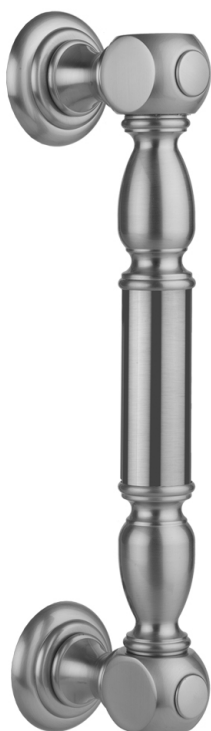

6" H20 Front Mount Shower Door Pull

Model #: H20-FM-

FEATURES:

- Can be mounted vertically or horizontally
- Can be used as a towel bar, foot rest, or shaving station when mounted horizontally
- Not to be used as a grab bar
- All brass construction, full polished & plated
- For Glass Installation: Separate mounting kit required (HDL-GLSKIT)
- Custom sizes available- Contact JACLO for pricing & availability

AVAILABLE FINISHES:

Polished Chrome (PCH)	Satin Chrome (SC)	Bronze Umber (BU)
Satin Nickel (SN)	Pewter (PEW)	Caramel Bronze (CB)
Polished Nickel (PN)	Antique Brass (AB)	Antique Copper (ACU)
Oil-Rubbed Bronze (ORB)	Polished Brass (PB)	Polished Copper (PCU)
Vintage Bronze (VB)	Satin Brass (SB)	Rose Gold (RG)
Matte Black (MBK)	Satin Gold (SG)	Polished Gold (PG)
Black Nickel (BKN)	Bombay Gold (BG)	Jewelers Gold (JG)
Europa Bronze (EB)	White (WH)	Sedona Beige (SDB)
Tristan Brass (TB)	Unlacquered Brass (ULB)	

SPECIFICATION DRAWING:

8" H2O Front Mount Shower Door Pull

Model #: H20-FM-8-

FEATURES:

- Can be mounted vertically or horizontally
- Can be used as a towel bar, foot rest, or shaving station when mounted horizontally
- Not to be used as a grab bar
- All brass construction, full polished & plated
- For Glass Installation: Separate mounting kit required (HDL-GLSKIT)
- Custom sizes available- Contact JACLO for pricing & availability

SPECIFICATION DRAWING:

BRASS LUXURY FRONT MOUNT DOOR PULL			
PART. #	DESCRIPTION	A	B
H20-FM-8	8" CENTER TO CENTER	8"	10 7/8"
H20-FM-12	12" CENTER TO CENTER	12"	14 7/8"
H20-FM-16	16" CENTER TO CENTER	16"	18 7/8"
H20-FM-18	18" CENTER TO CENTER	18"	20 7/8"
H20-FM-24	24" CENTER TO CENTER	24"	26 7/8"
H20-FM-32	32" CENTER TO CENTER	32"	34 7/8"