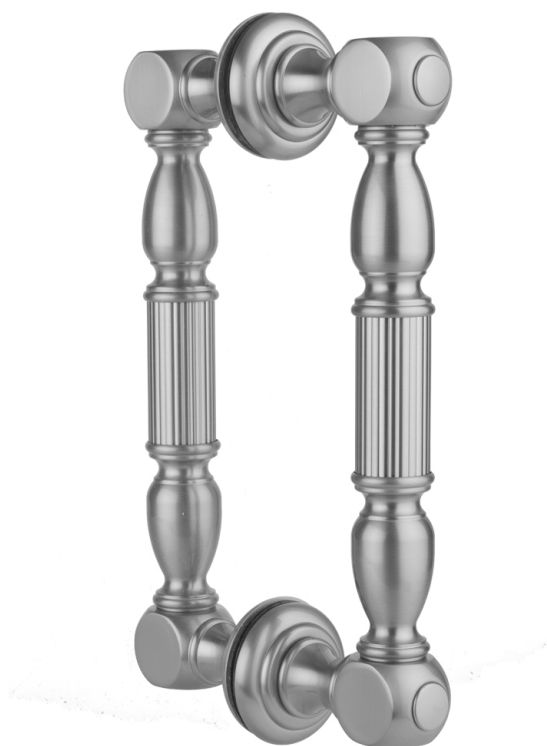

6" H21 Back to Back Shower Door Pull

Model #: H21-BB-

FEATURES:

- Can be mounted vertically or horizontally
- Can be used as a towel bar when mounted horizontally
- Not to be used as a grab bar
- All brass construction, full polished & plated
- Includes rubber gaskets for glass door installation
- Custom sizes available- Contact JACLO for pricing & availability

AVAILABLE FINISHES:

Polished Chrome (PCH)	Satin Chrome (SC)	Bronze Umber (BU)
Satin Nickel (SN)	Pewter (PEW)	Caramel Bronze (CB)
Polished Nickel (PN)	Antique Brass (AB)	Antique Copper (ACU)
Oil-Rubbed Bronze (ORB)	Polished Brass (PB)	Polished Copper (PCU)
Vintage Bronze (VB)	Satin Brass (SB)	Rose Gold (RG)
Matte Black (MBK)	Satin Gold (SG)	Polished Gold (PG)
Black Nickel (BKN)	Bombay Gold (BG)	Jewelers Gold (JG)
Europa Bronze (EB)	White (WH)	Sedona Beige (SDB)
Tristan Brass (TB)	Unlacquered Brass (ULB)	

SPECIFICATION DRAWING:

8" H21 Back to Back Shower Door Pull

Model #: H21-BB-8-

FEATURES:

- Can be mounted vertically or horizontally
- Can be used as a towel bar when mounted horizontally
- Not to be used as a grab bar
- All brass construction, full polished & plated
- Includes rubber gaskets for glass door installation
- Custom sizes available- Contact JACLO for pricing & availability

SPECIFICATION DRAWING:

BRASS LUXURY BACK TO BACK DOOR PULL			
PART. #	DESCRIPTION	A	B
H21-BB-8	8" CENTER TO CENTER	8"	10 7/8"
H21-BB-12	12" CENTER TO CENTER	12"	14 7/8"
H21-BB-16	16" CENTER TO CENTER	16"	18 7/8"
H21-BB-18	18" CENTER TO CENTER	18"	20 7/8"
H21-BB-24	24" CENTER TO CENTER	24"	26 7/8"
H21-BB-32	32" CENTER TO CENTER	32"	34 7/8"