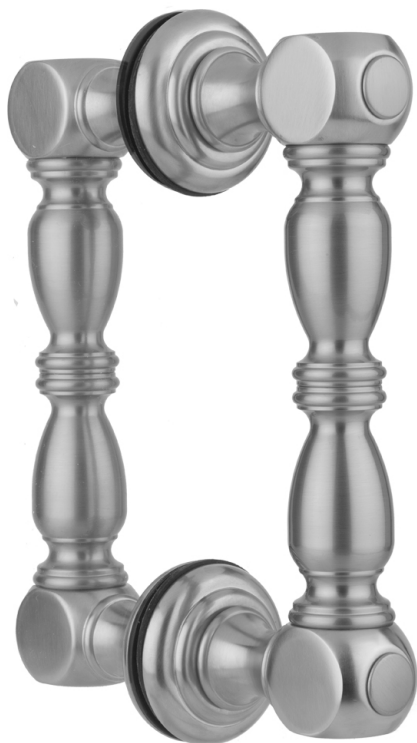

6" H21 Back to Back Shower Door Pull

Model #: H21-BB-

FEATURES:

- Can be mounted vertically or horizontally
- Can be used as a towel bar when mounted horizontally
- Not to be used as a grab bar
- All brass construction, full polished & plated
- Includes rubber gaskets for glass door installation
- Custom sizes available- Contact JACLO for pricing & availability

AVAILABLE FINISHES:

Polished Chrome (PCH)	Satin Chrome (SC)	Bronze Umber (BU)
Satin Nickel (SN)	Pewter (PEW)	Caramel Bronze (CB)
Polished Nickel (PN)	Antique Brass (AB)	Antique Copper (ACU)
Oil-Rubbed Bronze (ORB)	Polished Brass (PB)	Polished Copper (PCU)
Vintage Bronze (VB)	Satin Brass (SB)	Rose Gold (RG)
Matte Black (MBK)	Satin Gold (SG)	Polished Gold (PG)
Black Nickel (BKN)	Bombay Gold (BG)	Jewelers Gold (JG)
Europa Bronze (EB)	White (WH)	Sedona Beige (SDB)
Tristan Brass (TB)	Unlacquered Brass (ULB)	

SPECIFICATION DRAWING:

8" H21 Back to Back Shower Door Pull

Model #: H21-BB-8-

FEATURES:

- Can be mounted vertically or horizontally
- Can be used as a towel bar when mounted horizontally
- Not to be used as a grab bar
- All brass construction, full polished & plated
- Includes rubber gaskets for glass door installation
- Custom sizes available- Contact JACLO for pricing & availability

SPECIFICATION DRAWING:

BRASS LUXURY BACK TO BACK DOOR PULL			
PART. #	DESCRIPTION	A	B
H21-BB-8	8" CENTER TO CENTER	8"	10 7/8"
H21-BB-12	12" CENTER TO CENTER	12"	14 7/8"
H21-BB-16	16" CENTER TO CENTER	16"	18 7/8"
H21-BB-18	18" CENTER TO CENTER	18"	20 7/8"
H21-BB-24	24" CENTER TO CENTER	24"	26 7/8"
H21-BB-32	32" CENTER TO CENTER	32"	34 7/8"