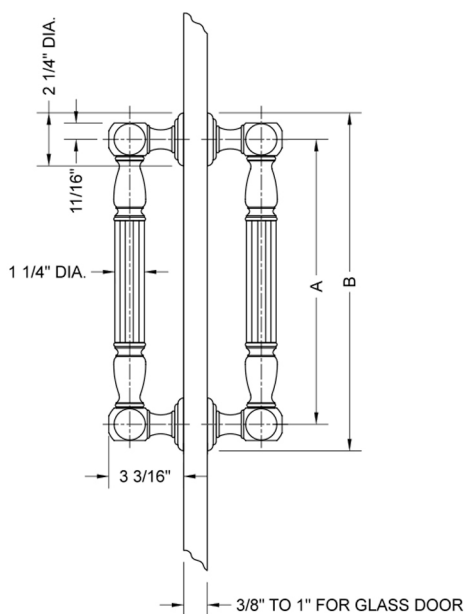

6" H21 Back to Back Shower Door Pull

Model #: H21-BB-

FEATURES:

- Can be mounted vertically or horizontally
- Can be used as a towel bar when mounted horizontally
- Not to be used as a grab bar
- All brass construction, full polished & plated
- Includes rubber gaskets for glass door installation
- Custom sizes available- Contact JACLO for pricing & availability

SPECIFICATION DRAWING:

8" H21 Back to Back Shower Door Pull

Model #: H21-BB-8-

FEATURES:

- Can be mounted vertically or horizontally
- Can be used as a towel bar when mounted horizontally
- Not to be used as a grab bar
- All brass construction, full polished & plated
- Includes rubber gaskets for glass door installation
- Custom sizes available- Contact JACLO for pricing & availability

SPECIFICATION DRAWING:

BRASS LUXURY BACK TO BACK DOOR PULL			
PART. #	DESCRIPTION	A	B
H21-BB-8	8" CENTER TO CENTER	8"	10 7/8"
H21-BB-12	12" CENTER TO CENTER	12"	14 7/8"
H21-BB-16	16" CENTER TO CENTER	16"	18 7/8"
H21-BB-18	18" CENTER TO CENTER	18"	20 7/8"
H21-BB-24	24" CENTER TO CENTER	24"	26 7/8"
H21-BB-32	32" CENTER TO CENTER	32"	34 7/8"

NOTE: H21-BB 6" CENTER TO CENTER AVAILABLE