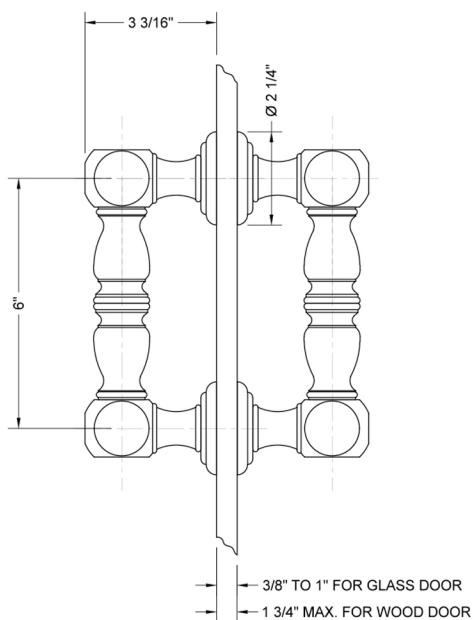

6" H21 Back to Back Shower Door Pull

Model #: H21-BB-

FEATURES:

- Can be mounted vertically or horizontally
- Can be used as a towel bar when mounted horizontally
- Not to be used as a grab bar
- All brass construction, full polished & plated
- Includes rubber gaskets for glass door installation
- Custom sizes available- Contact JACLO for pricing & availability

SPECIFICATION DRAWING:

8" H21 Back to Back Shower Door Pull

Model #: H21-BB-8-

FEATURES:

- Can be mounted vertically or horizontally
- Can be used as a towel bar when mounted horizontally
- Not to be used as a grab bar
- All brass construction, full polished & plated
- Includes rubber gaskets for glass door installation
- Custom sizes available- Contact JACLO for pricing & availability

SPECIFICATION DRAWING:

BRASS LUXURY BACK TO BACK DOOR PULL			
PART. #	DESCRIPTION	A	B
H21-BB-8	8" CENTER TO CENTER	8"	10 7/8"
H21-BB-12	12" CENTER TO CENTER	12"	14 7/8"
H21-BB-16	16" CENTER TO CENTER	16"	18 7/8"
H21-BB-18	18" CENTER TO CENTER	18"	20 7/8"
H21-BB-24	24" CENTER TO CENTER	24"	26 7/8"
H21-BB-32	32" CENTER TO CENTER	32"	34 7/8"

NOTE: H21-BB 6" CENTER TO CENTER AVAILABLE