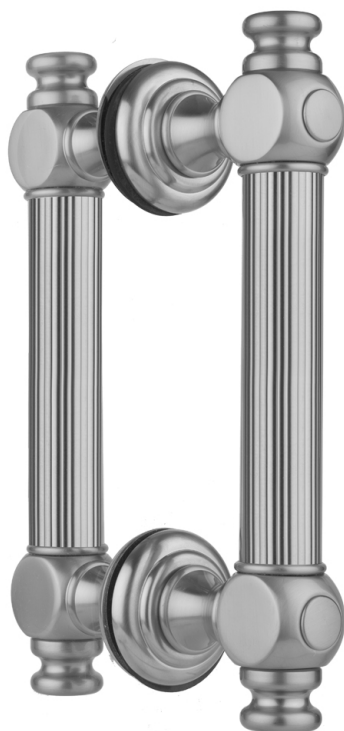

## 6" H61 Back to Back Shower Door Pull

**Model #: H61-BB-**

### FEATURES:

- Can be mounted vertically or horizontally
- Can be used as a towel bar when mounted horizontally
- Not to be used as a grab bar
- All brass construction, full polished & plated
- Includes rubber gaskets for glass door installation
- Custom sizes available- Contact JACLO for pricing & availability

### SPECIFICATION DRAWING:

| BRASS LUXURY BACK TO BACK DOOR PULL |                      |     |         |
|-------------------------------------|----------------------|-----|---------|
| PART. #                             | DESCRIPTION          | A   | B       |
| H61-BB                              | 6" CENTER TO CENTER  | 6"  | 8 7/8"  |
| H61-BB-8                            | 8" CENTER TO CENTER  | 8"  | 10 7/8" |
| H61-BB-12                           | 12" CENTER TO CENTER | 12" | 14 7/8" |
| H61-BB-16                           | 16" CENTER TO CENTER | 16" | 18 7/8" |
| H61-BB-18                           | 18" CENTER TO CENTER | 18" | 20 7/8" |
| H61-BB-24                           | 24" CENTER TO CENTER | 24" | 26 7/8" |
| H61-BB-32                           | 32" CENTER TO CENTER | 32" | 34 7/8" |