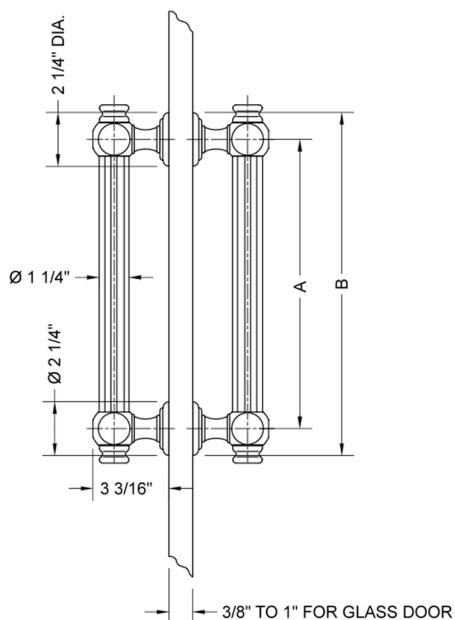

## 6" H61 Back to Back Shower Door Pull

**Model #: H61-BB-**

### FEATURES:

- Can be mounted vertically or horizontally
- Can be used as a towel bar when mounted horizontally
- Not to be used as a grab bar
- All brass construction, full polished & plated
- Includes rubber gaskets for glass door installation
- Custom sizes available- Contact JACLO for pricing & availability

### SPECIFICATION DRAWING:

| BRASS LUXURY BACK TO BACK DOOR PULL |                      |     |         |
|-------------------------------------|----------------------|-----|---------|
| PART. #                             | DESCRIPTION          | A   | B       |
| H61-BB                              | 6" CENTER TO CENTER  | 6"  | 8 7/8"  |
| H61-BB-8                            | 8" CENTER TO CENTER  | 8"  | 10 7/8" |
| H61-BB-12                           | 12" CENTER TO CENTER | 12" | 14 7/8" |
| H61-BB-16                           | 16" CENTER TO CENTER | 16" | 18 7/8" |
| H61-BB-18                           | 18" CENTER TO CENTER | 18" | 20 7/8" |
| H61-BB-24                           | 24" CENTER TO CENTER | 24" | 26 7/8" |
| H61-BB-32                           | 32" CENTER TO CENTER | 32" | 34 7/8" |