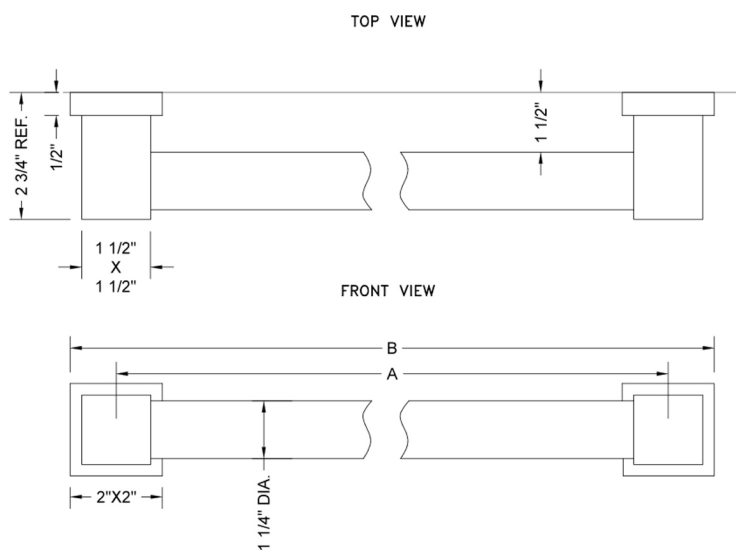

18" CUBIX® Grab Bar

Model #: 4318-

FEATURES:

- ADA compliant when properly installed
- All brass construction, fully polished & plated
- Style to complement CUBIX® collection
- All grab bars can be custom sized. Contact JACLO for pricing & availability
- Optional handshower sliders and toilet paper/wash cloth holders can be added only upon initial order

SPECIFICATION DRAWING:

BRASS LUXURY GRAB BARS			
PART. #	DESCRIPTION	A	B
4312-XXX	12" GRAB BAR	12"	14"
4316-XXX	16" GRAB BAR	16"	18"
4318-XXX	18" GRAB BAR	18"	20"
4324-XXX	24" GRAB BAR	24"	26"
4332-XXX	32" GRAB BAR	32"	34"
4336-XXX	36" GRAB BAR	36"	38"
4342-XXX	42" GRAB BAR	42"	44"
4348-XXX	48" GRAB BAR	48"	50"