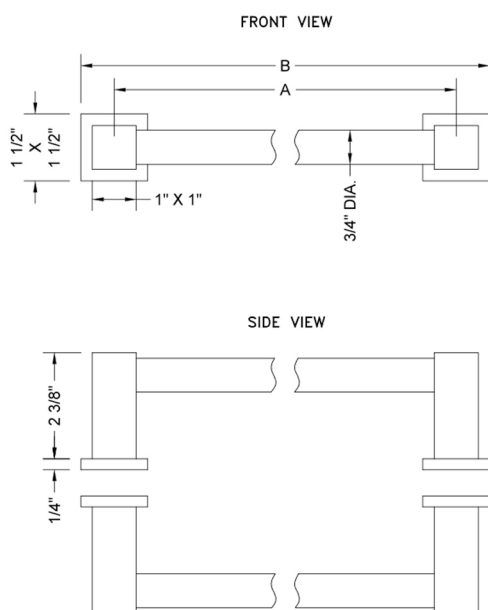

6" H42 Back to Back Shower Door Pull

Model #: H42-BB-

FEATURES:

- Can be mounted vertically or horizontally
- Can be used as a towel bar when mounted horizontally
- Not to be used as a grab bar
- All brass construction, full polished & plated
- Includes rubber gaskets for glass door installation
- Custom sizes available- Contact JACLO for pricing & availability

SPECIFICATION DRAWING:

CUBIX® BACK TO BACK DOOR PULL			
PART. #	SPECIFICS	A	B
H42-BB-	6" CENTER TO CENTER	6"	7 1/2"
H42-BB-08	8" CENTER TO CENTER	8"	9 1/2"
H42-BB-12	12" CENTER TO CENTER	12"	13 1/2"
H42-BB-16	16" CENTER TO CENTER	16"	17 1/2"
H42-BB-18	18" CENTER TO CENTER	18"	19 1/2"
H42-BB-24	24" CENTER TO CENTER	24"	25 1/2"
H42-BB-32	32" CENTER TO CENTER	32"	33 1/2"