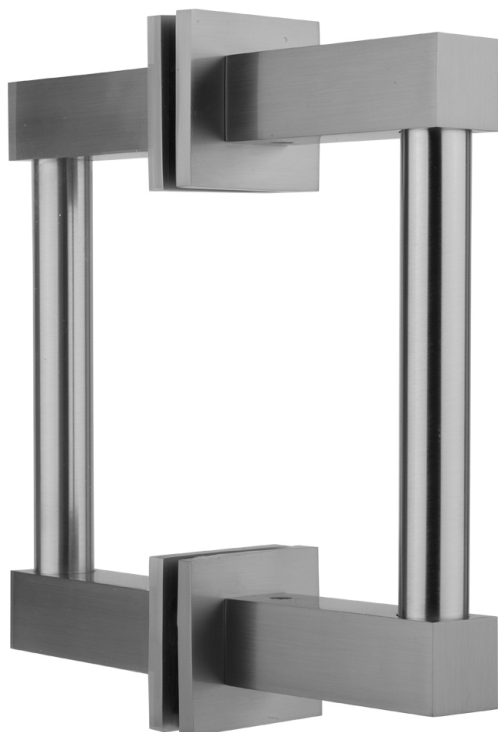

6" H42 Back to Back Shower Door Pull

Model #: H42-BB-

FEATURES:

- Can be mounted vertically or horizontally
- Can be used as a towel bar when mounted horizontally
- Not to be used as a grab bar
- All brass construction, full polished & plated
- Includes rubber gaskets for glass door installation
- Custom sizes available- Contact JACLO for pricing & availability

AVAILABLE FINISHES:

Polished Chrome (PCH)	Satin Chrome (SC)	Bronze Umber (BU)
Satin Nickel (SN)	Pewter (PEW)	Caramel Bronze (CB)
Polished Nickel (PN)	Antique Brass (AB)	Antique Copper (ACU)
Oil-Rubbed Bronze (ORB)	Polished Brass (PB)	Polished Copper (PCU)
Vintage Bronze (VB)	Satin Brass (SB)	Rose Gold (RG)
Matte Black (MBK)	Satin Gold (SG)	Polished Gold (PG)
Black Nickel (BKN)	Bombay Gold (BG)	Jewelers Gold (JG)
Europa Bronze (EB)	White (WH)	Sedona Beige (SDB)
Tristan Brass (TB)	Unlacquered Brass (ULB)	

SPECIFICATION DRAWING:

CUBIX® BACK TO BACK DOOR PULL			
PART. #	SPECIFICS	A	B
H42-BB-	6" CENTER TO CENTER	6"	7 1/2"
H42-BB-08	8" CENTER TO CENTER	8"	9 1/2"
H42-BB-12	12" CENTER TO CENTER	12"	13 1/2"
H42-BB-16	16" CENTER TO CENTER	16"	17 1/2"
H42-BB-18	18" CENTER TO CENTER	18"	19 1/2"
H42-BB-24	24" CENTER TO CENTER	24"	25 1/2"
H42-BB-32	32" CENTER TO CENTER	32"	33 1/2"