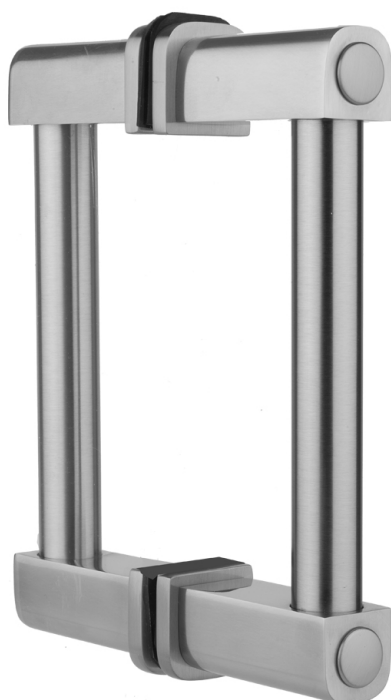

6" H80 Back to Back Shower Door Pull

Model #: H80-BB-

FEATURES:

- Can be mounted vertically or horizontally
- Can be used as a towel bar when mounted horizontally
- Not to be used as a grab bar
- All brass construction, full polished & plated
- Includes rubber gaskets for glass door installation
- Custom sizes available- Contact JACLO for pricing & availability

AVAILABLE FINISHES:

Polished Chrome (PCH)	Satin Chrome (SC)	Bronze Umber (BU)
Satin Nickel (SN)	Pewter (PEW)	Caramel Bronze (CB)
Polished Nickel (PN)	Antique Brass (AB)	Antique Copper (ACU)
Oil-Rubbed Bronze (ORB)	Polished Brass (PB)	Polished Copper (PCU)
Vintage Bronze (VB)	Satin Brass (SB)	Rose Gold (RG)
Matte Black (MBK)	Satin Gold (SG)	Polished Gold (PG)
Black Nickel (BKN)	Bombay Gold (BG)	Jewelers Gold (JG)
Europa Bronze (EB)	White (WH)	Sedona Beige (SDB)
Tristan Brass (TB)	Unlacquered Brass (ULB)	

SPECIFICATION DRAWING:

CONTEMPO BACK TO BACK DOOR PULLS			
PART. #	SPECIFICS	A	B
H80-BB	6" CENTER TO CENTER	6"	7 1/2"
H80-BB-8	8" CENTER TO CENTER	8"	9 1/2"
H80-BB-12	12" CENTER TO CENTER	12"	13 1/2"
H80-BB-16	16" CENTER TO CENTER	16"	17 1/2"
H80-BB-18	18" CENTER TO CENTER	18"	19 1/2"
H80-BB-24	24" CENTER TO CENTER	24"	25 1/2"
H80-BB-32	32" CENTER TO CENTER	32"	33 1/2"