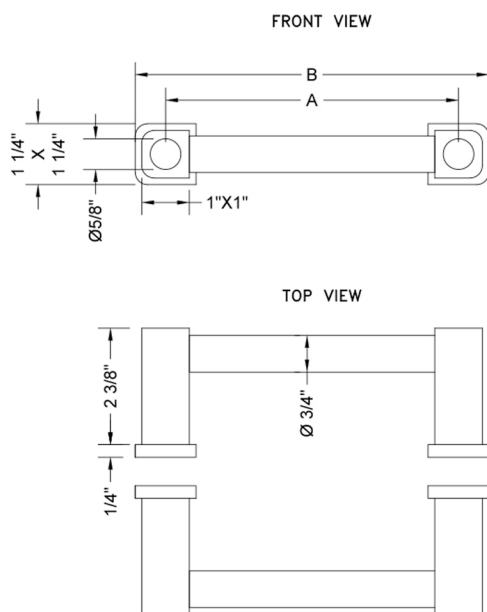

6" H80 Back to Back Shower Door Pull

Model #: H80-BB-

FEATURES:

- Can be mounted vertically or horizontally
- Can be used as a towel bar when mounted horizontally
- Not to be used as a grab bar
- All brass construction, full polished & plated
- Includes rubber gaskets for glass door installation
- Custom sizes available- Contact JACLO for pricing & availability

SPECIFICATION DRAWING:

CONTEMPO BACK TO BACK DOOR PULLS			
PART. #	SPECIFICS	A	B
H80-BB	6" CENTER TO CENTER	6"	7 1/2"
H80-BB-8	8" CENTER TO CENTER	8"	9 1/2"
H80-BB-12	12" CENTER TO CENTER	12"	13 1/2"
H80-BB-16	16" CENTER TO CENTER	16"	17 1/2"
H80-BB-18	18" CENTER TO CENTER	18"	19 1/2"
H80-BB-24	24" CENTER TO CENTER	24"	25 1/2"
H80-BB-32	32" CENTER TO CENTER	32"	33 1/2"