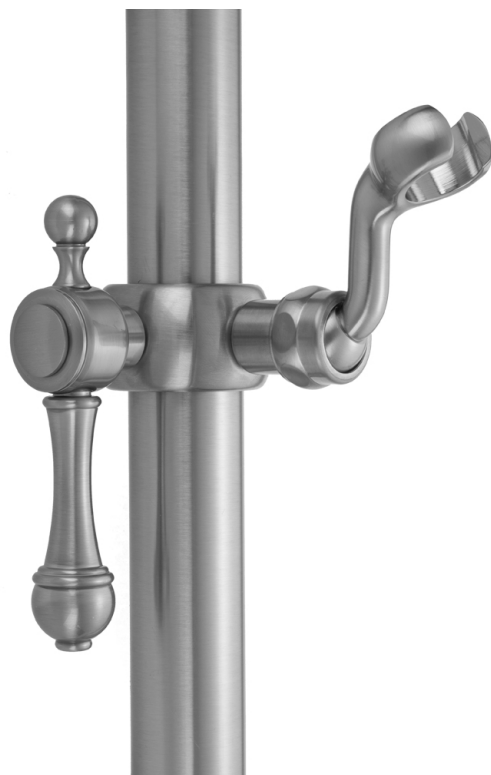

## Majesty Grab Bar Fork Handshower Slider

**Model #: SL92-**

### FEATURES:

- Sliding handshower mount for all luxury grab bars
- All brass construction, fully polished & plated
- Adjustable tilt of swivel fork handshower bracket allows for use of handshower at desired angle
- ADA compliant lever handle
- For white porcelain button add -P- to model #
- Grab Bar Sold Separately

### AVAILABLE FINISHES:

Polished Chrome (PCH)	Satin Chrome (SC)	Bronze Umber (BU)
Satin Nickel (SN)	Pewter (PEW)	Caramel Bronze (CB)
Polished Nickel (PN)	Antique Brass (AB)	Antique Copper (ACU)
Oil-Rubbed Bronze (ORB)	Polished Brass (PB)	Polished Copper (PCU)
Vintage Bronze (VB)	Satin Brass (SB)	Rose Gold (RG)
Matte Black (MBK)	Satin Gold (SG)	Polished Gold (PG)
Black Nickel (BKN)	Bombay Gold (BG)	Jewelers Gold (JG)
Europa Bronze (EB)	White (WH)	Sedona Beige (SDB)
Tristan Brass (TB)	Unlacquered Brass (ULB)	